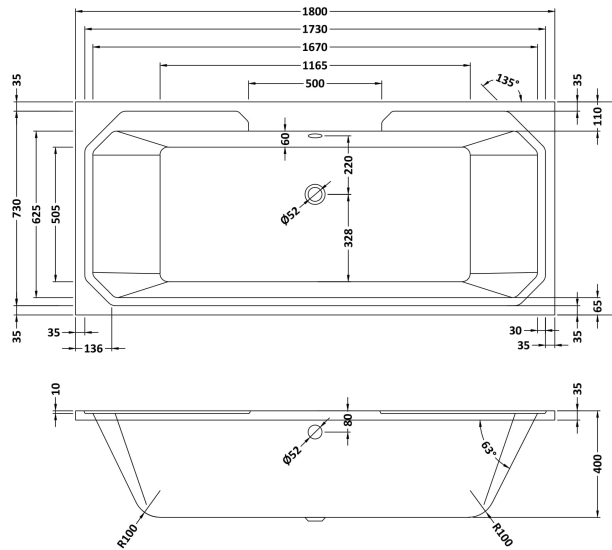

Sales Code: NLB114

Description: Art Deco Bath (1800X800)

Packaging Details

Barcode: 5055369040681

Sales Code: NLB114NL

Description: Art Deco Bath NI (1800X800)

Product Dimensions

Length (mm):	1800
Width (mm):	800
Depth (mm):	400
Nett Weight (kg):	22

Packaging Dimensions

Length (mm):	1850
Width (mm):	820
Depth (mm):	440
Gross Weight (kg):	22

Packaging Data

Box Colour:	Brown Cardboard Sleeve
Box Qty:	1
Label Size:	100 x 50
Label Colour:	White Label
Label Qty:	2

Outer Box Dimensions (If Applicable)

Length (mm):	
Width (mm):	
Height (mm):	
Gross Weight (kg):	
Barcode:	5055369040681

Product Details

Country of Origin:	Poland
Fitting Instruction:	No
Certification:	FSC: CE:
Material Colour Reference:	European White
Product Material:	Acrylic
Material Thickness:	4mm
Volume (Ltr):	215
Displaced Capacity:	145
Leg Set Included:	Legset Not Included
Waste Included:	Waste Not Included
Drilled/Undrilled:	Undrilled For Taps
Includes Grips:	No Grips Supplied
Embossed:	No
No of Tapholes:	None
Anti-Slip:	No

Sales Code: NBL001

Description: Leg Set

Product Dimensions

Length (mm):	570
Width (mm):	
Depth (mm):	
Nett Weight (kg):	1.9

Packaging Dimensions

Length (mm):	600
Width (mm):	60
Depth (mm):	60
Gross Weight (kg):	1.9