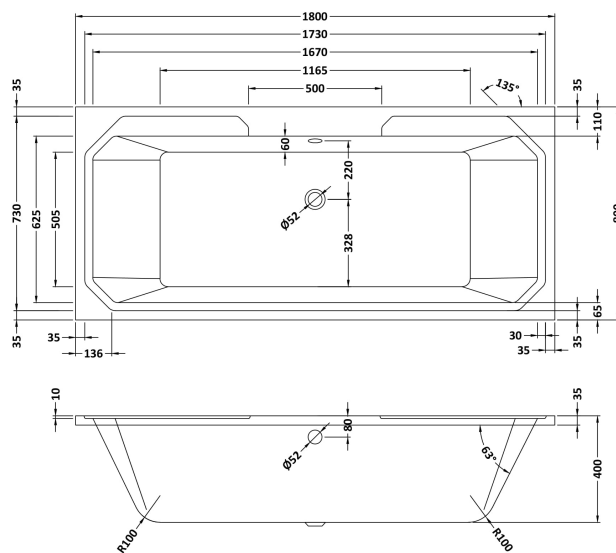

Sales Code: NLB114

Description: Art Deco Bath (1800X800)

Packaging Details

Barcode: 5055369040681

Sales Code: NLB114NL

Description: Art Deco Bath NI (1800X800)

Product Dimensions

Length (mm):	1800
Width (mm):	800
Depth (mm):	400
Nett Weight (kg):	22

Packaging Dimensions

Length (mm):	1850
Width (mm):	820
Depth (mm):	440
Gross Weight (kg):	22

Packaging Data

Box Colour:	Brown Cardboard Sleeve
Box Qty:	1
Label Size:	100 x 50
Label Colour:	White Label
Label Qty:	2

Outer Box Dimensions (If Applicable)

Length (mm):	
Width (mm):	
Height (mm):	
Gross Weight (kg):	
Barcode:	5055369040681

Product Details

Country of Origin:	Poland
Fitting Instruction:	No
Certification:	FSC: CE:
Material Colour Reference:	European White
Product Material:	Acrylic
Material Thickness:	4mm
Volume (Ltr):	215
Displaced Capacity:	145
Leg Set Included:	Legset Not Included
Waste Included:	Waste Not Included
Drilled/Undrilled:	Undrilled For Taps
Includes Grips:	No Grips Supplied
Embossed:	No
No of Tapholes:	None
Anti-Slip:	No

Sales Code: NBL001

Description: Leg Set

Product Dimensions

Length (mm):	570
Width (mm):	
Depth (mm):	
Nett Weight (kg):	1.9

Packaging Dimensions

Length (mm):	600
Width (mm):	60
Depth (mm):	60
Gross Weight (kg):	1.9