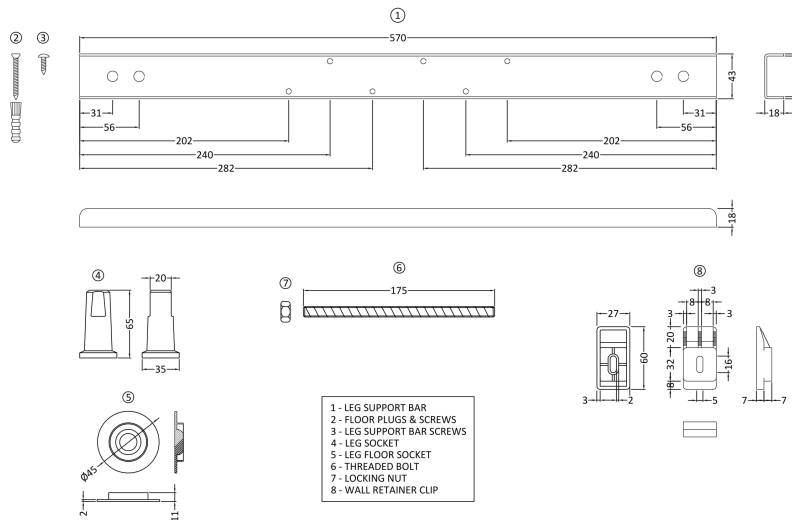

Packaging Dimensions

Length (mm):	1850
Width (mm):	820
Depth (mm):	440
Gross Weight (kg):	22

Packaging Data

Box Colour:	Brown Cardboard Sleeve
Box Qty:	1
Label Size:	100 x 50
Label Colour:	White Label
Label Qty:	2

Outer Box Dimensions (If Applicable)

Length (mm):	
Width (mm):	
Height (mm):	
Gross Weight (kg):	
Barcode:	5055369040681

Product Details

Country of Origin:	Poland
Fitting Instruction:	No
Certification:	FSC: CE:
Material Colour Reference:	European White
Product Material:	Acrylic
Material Thickness:	4mm
Volume (Ltr):	215
Displaced Capacity:	145
Leg Set Included:	Legset Not Included
Waste Included:	Waste Not Included
Drilled/Undrilled:	Undrilled For Taps
Includes Grips:	No Grips Supplied
Embossed:	No
No of Tapholes:	None
Anti-Slip:	No

Sales Code: NBL001

Description: Leg Set

Product Dimensions

Length (mm):	570
Width (mm):	
Depth (mm):	
Nett Weight (kg):	1.9

Packaging Dimensions

Length (mm):	600
Width (mm):	60
Depth (mm):	60
Gross Weight (kg):	1.9

Packaging Data

Box Colour:	Brown Cardboard Box
Box Qty:	1
Label Size:	50 x 38
Label Colour:	White Label
Label Qty:	1

Outer Box Dimensions (If Applicable)

Length (mm):	
Width (mm):	
Height (mm):	
Gross Weight (kg):	
Barcode:	5055275833612