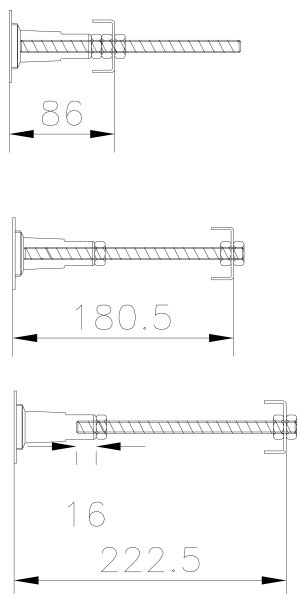

Packaging Dimensions

Length (mm):	1700
Width (mm):	760
Depth (mm):	420
Gross Weight (kg):	23.2

Packaging Data

Box Colour:	Brown Cardboard Sleeve
Box Qty:	1
Label Size:	100 x 50
Label Colour:	White Label
Label Qty:	2

Outer Box Dimensions (If Applicable)

Length (mm):	
Width (mm):	
Height (mm):	
Gross Weight (kg):	
Barcode:	5055369040674

Product Details

Country of Origin:	Poland
Fitting Instruction:	No
Certification:	FSC: CE:
Material Colour Reference:	European White
Product Material:	Acrylic
Material Thickness:	4mm
Volume (Ltr):	193L
Displaced Capacity:	123L
Leg Set Included:	Legset Not Included
Waste Included:	Waste Not Included
Drilled/Undrilled:	Undrilled For Taps
Includes Grips:	No Grips Supplied
Embossed:	No
No of Tapholes:	None
Anti-Slip:	No

Sales Code: NBL001

Description: Leg Set

Product Dimensions

Length (mm):	570
Width (mm):	
Depth (mm):	
Nett Weight (kg):	1.9

Packaging Dimensions

Length (mm):	600
Width (mm):	60
Depth (mm):	60
Gross Weight (kg):	1.9

Packaging Data

Box Colour:	Brown Cardboard Box
Box Qty:	1
Label Size:	50 x 38
Label Colour:	White Label
Label Qty:	1

Outer Box Dimensions (If Applicable)

Length (mm):	
Width (mm):	
Height (mm):	
Gross Weight (kg):	
Barcode:	5055275833612