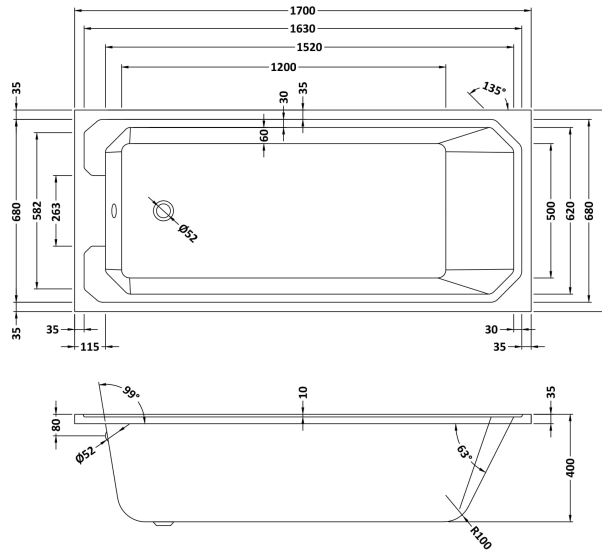

Sales Code: NLB110

Description: Art Deco Bath (1700X750)

Packaging Details

Barcode: 5055369040674

Sales Code: NLB110NL

Description: Art Deco Bath NI (1700X750)

Product Dimensions

Length (mm):	1700
Width (mm):	750
Depth (mm):	400
Nett Weight (kg):	23.2

Packaging Dimensions

Length (mm):	1700
Width (mm):	760
Depth (mm):	420
Gross Weight (kg):	23.2

Packaging Data

Box Colour:	Brown Cardboard Sleeve
Box Qty:	1
Label Size:	100 x 50
Label Colour:	White Label
Label Qty:	2

Outer Box Dimensions (If Applicable)

Length (mm):	
Width (mm):	
Height (mm):	
Gross Weight (kg):	
Barcode:	5055369040674

Product Details

Country of Origin:	Poland
Fitting Instruction:	No
Certification:	FSC: CE:
Material Colour Reference:	European White
Product Material:	Acrylic
Material Thickness:	4mm
Volume (Ltr):	193L
Displaced Capacity:	123L
Leg Set Included:	Legset Not Included
Waste Included:	Waste Not Included
Drilled/Undrilled:	Undrilled For Taps
Includes Grips:	No Grips Supplied
Embossed:	No
No of Tapholes:	None
Anti-Slip:	No

Sales Code: NBL001

Description: Leg Set

Product Dimensions

Length (mm):	570
Width (mm):	
Depth (mm):	
Nett Weight (kg):	1.9

Packaging Dimensions

Length (mm):	600
Width (mm):	60
Depth (mm):	60
Gross Weight (kg):	1.9