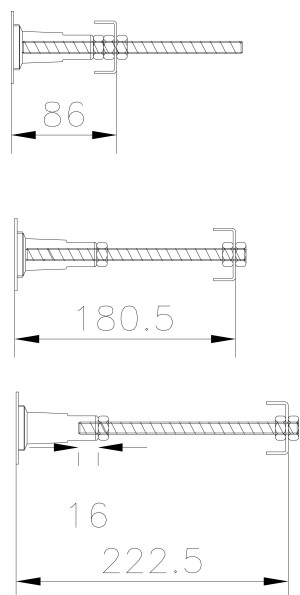

Packaging Dimensions

Length (mm):	1700
Width (mm):	720
Depth (mm):	400
Gross Weight (kg):	19.3

Packaging Data

Box Colour:	Brown Cardboard Sleeve
Box Qty:	1
Label Size:	100 x 50
Label Colour:	White Label
Label Qty:	2

Outer Box Dimensions (If Applicable)

Length (mm):	
Width (mm):	
Height (mm):	
Gross Weight (kg):	
Barcode:	5055369040667

Product Details

Country of Origin:	Poland
Fitting Instruction:	No
Certification:	FSC: CE:
Material Colour Reference:	European White
Product Material:	Acrylic
Material Thickness:	4mm
Volume (Ltr):	178L
Displaced Capacity:	108L
Leg Set Included:	Legset Not Included
Waste Included:	Waste Not Included
Drilled/Undrilled:	Undrilled For Taps
Includes Grips:	No Grips Supplied
Embossed:	No
No of Tapholes:	None
Anti-Slip:	No

Sales Code: NBL001

Description: Leg Set

Product Dimensions

Length (mm):	570
Width (mm):	
Depth (mm):	
Nett Weight (kg):	1.9

Packaging Dimensions

Length (mm):	600
Width (mm):	60
Depth (mm):	60
Gross Weight (kg):	1.9

Packaging Data

Box Colour:	Brown Cardboard Box
Box Qty:	1
Label Size:	50 x 38
Label Colour:	White Label
Label Qty:	1

Outer Box Dimensions (If Applicable)

Length (mm):	
Width (mm):	
Height (mm):	
Gross Weight (kg):	
Barcode:	5055275833612