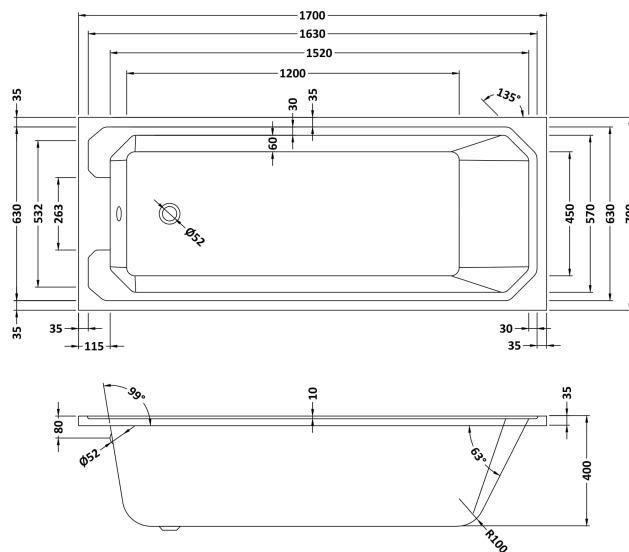

Sales Code: NLB109

Description: Art Deco Bath (1700X700)

Packaging Details

Barcode: 5055369040667

Sales Code: NLB109NL

Description: Art Deco Bath NI700x700)

Product Dimensions

Length (mm):	1700
Width (mm):	700
Depth (mm):	400
Nett Weight (kg):	19.3

Packaging Dimensions

Length (mm):	1700
Width (mm):	720
Depth (mm):	400
Gross Weight (kg):	19.3

Packaging Data

Box Colour:	Brown Cardboard Sleeve
Box Qty:	1
Label Size:	100 x 50
Label Colour:	White Label
Label Qty:	2

Outer Box Dimensions (If Applicable)

Length (mm):	
Width (mm):	
Height (mm):	
Gross Weight (kg):	
Barcode:	5055369040667

Product Details

Country of Origin:	Poland
Fitting Instruction:	No
Certification:	FSC: CE:
Material Colour Reference:	European White
Product Material:	Acrylic
Material Thickness:	4mm
Volume (Ltr):	178L
Displaced Capacity:	108L
Leg Set Included:	Legset Not Included
Waste Included:	Waste Not Included
Drilled/Undrilled:	Undrilled For Taps
Includes Grips:	No Grips Supplied
Embossed:	No
No of Tapholes:	None
Anti-Slip:	No

Sales Code: NBL001

Description: Leg Set

Product Dimensions

Length (mm):	570
Width (mm):	
Depth (mm):	
Nett Weight (kg):	1.9

Packaging Dimensions

Length (mm):	600
Width (mm):	60
Depth (mm):	60
Gross Weight (kg):	1.9