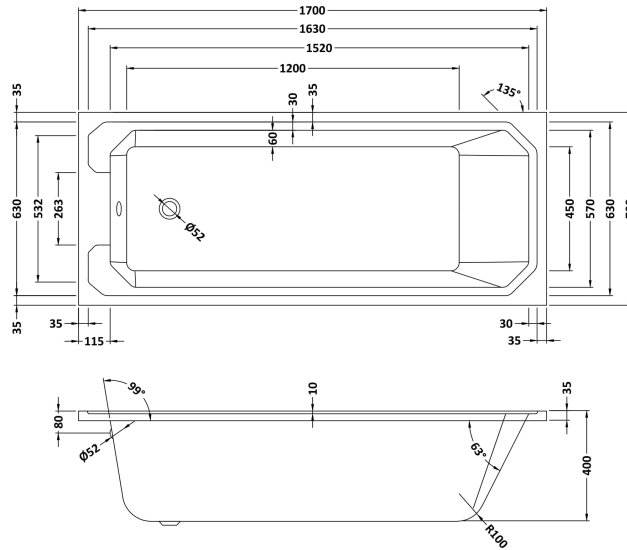

Sales Code: NLB109

Description: Art Deco Bath (1700X700)

Packaging Details

Barcode: 5055369040667

Sales Code: NLB109NL

Description: Art Deco Bath NI700x700)

Product Dimensions

Length (mm):	1700
Width (mm):	700
Depth (mm):	400
Nett Weight (kg):	19.3

Packaging Dimensions

Length (mm):	1700
Width (mm):	720
Depth (mm):	400
Gross Weight (kg):	19.3

Packaging Data

Box Colour:	Brown Cardboard Sleeve
Box Qty:	1
Label Size:	100 x 50
Label Colour:	White Label
Label Qty:	2

Outer Box Dimensions (If Applicable)

Length (mm):	
Width (mm):	
Height (mm):	
Gross Weight (kg):	
Barcode:	5055369040667

Product Details

Country of Origin:	Poland
Fitting Instruction:	No
Certification:	FSC: CE:
Material Colour Reference:	European White
Product Material:	Acrylic
Material Thickness:	4mm
Volume (Ltr):	178L
Displaced Capacity:	108L
Leg Set Included:	Legset Not Included
Waste Included:	Waste Not Included
Drilled/Undrilled:	Undrilled For Taps
Includes Grips:	No Grips Supplied
Embossed:	No
No of Tapholes:	None
Anti-Slip:	No

Sales Code: NBL001

Description: Leg Set

Product Dimensions

Length (mm):	570
Width (mm):	
Depth (mm):	
Nett Weight (kg):	1.9

Packaging Dimensions

Length (mm):	600
Width (mm):	60
Depth (mm):	60
Gross Weight (kg):	1.9