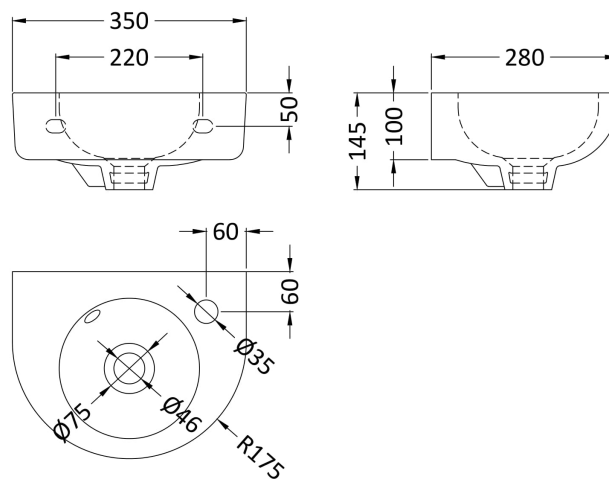

Sales Code: NCU932

Description: Round 350mm W/H Basin

Product Dimensions

Height (mm):	145
Width (mm):	350
Depth (mm):	280
Nett Weight (kg):	6.8

Packaging Dimensions

Height (mm):	160
Width (mm):	365
Depth (mm):	305
Gross Weight (kg):	7

Packaging Data

Box Colour:	Brown Cardboard Box - Printed
Box Qty:	1
Label Size:	100 x 50
Label Colour:	White Label
Label Qty:	2

Outer Box Dimensions (If Applicable)

Height (mm):	
Width (mm):	
Depth (mm):	
Gross Weight (kg):	
Barcode:	5055369031061

Product Details

Country of Origin:	Turkey
Fitting Instruction:	No
Certification:	CE: No WRAS: N/A WRAS No: N/A
Product Material:	Vitreous China
Fixing Supplied:	Yes

Pans/Bidets: Trap Style: Not Applicable Includes Seat: Not Applicable

Basins: Tap Hole: One Taphole Chain Stay Hole: No
Template: Not Required Waste Type Req: Slotted
Overflow Inc: Yes Overflow Cover: Yes
Inner Bowl Depth (mm): 95mm