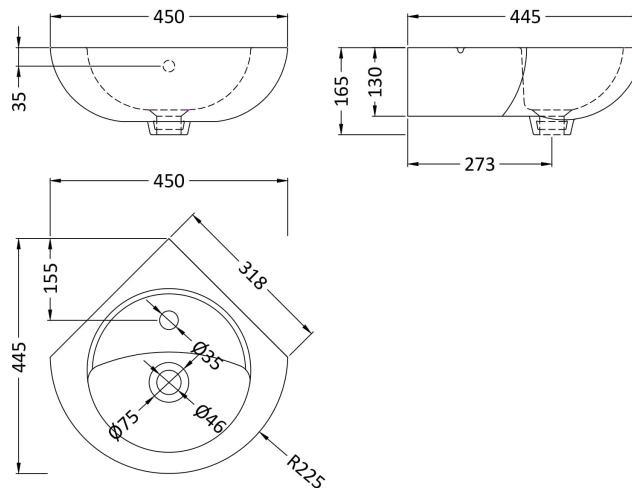

Sales Code: NCU862

Description: Corner W/H Basin

Product Dimensions

Height (mm):	165
Width (mm):	450
Depth (mm):	445
Nett Weight (kg):	9.8

Packaging Dimensions

Height (mm):	222
Width (mm):	390
Depth (mm):	390
Gross Weight (kg):	10

Packaging Data

Box Colour:	Brown Cardboard Box - Printed
Box Qty:	1
Label Size:	100 x 50
Label Colour:	White Label
Label Qty:	2

Outer Box Dimensions (If Applicable)

Height (mm):	
Width (mm):	
Depth (mm):	
Gross Weight (kg):	
Barcode:	5055369031054

Product Details

Country of Origin:	Turkey
Fitting Instruction:	No
Certification:	CE: No WRAS: N/A WRAS No: N/A
Product Material:	Vitreous China
Fixing Supplied:	Yes

Pans/Bidets: Trap Style: Not Applicable Includes Seat: Not Applicable

Basins: Tap Hole: One Taphole Chain Stay Hole: No
Template: Not Required Waste Type Req: Slotted
Overflow Inc: Yes Overflow Cover: Yes
Inner Bowl Depth (mm): 115mm