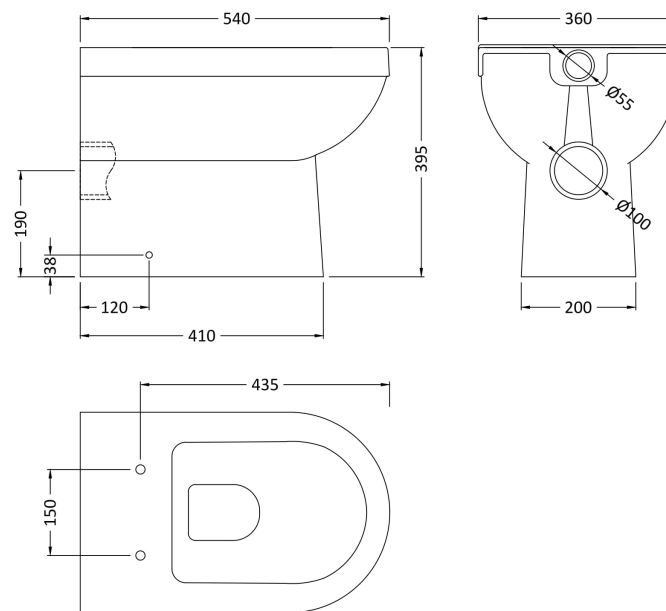

Sales Code: NCS286

Description: Ivo Btw Pan

Product Dimensions

Height (mm):	395
Width (mm):	360
Depth (mm):	540
Nett Weight (kg):	24

Packaging Dimensions

Height (mm):	450
Width (mm):	375
Depth (mm):	560
Gross Weight (kg):	24.5

Packaging Data

Box Colour:	Brown Cardboard Box
Box Qty:	1
Label Size:	100 x 50
Label Colour:	White Label
Label Qty:	2

Outer Box Dimensions (If Applicable)

Height (mm):	
Width (mm):	
Depth (mm):	
Gross Weight (kg):	
Barcode:	5055275872833

Product Details

Country of Origin:	China
Fitting Instruction:	No
Certification:	CE: No WRAS: N/A WRAS No: N/A
Product Material:	Vitreous China
Fixing Supplied:	No

Pans/Bidets: Trap Style: P Trap Includes Seat: No

Basins: Tap Hole: Not Applicable Chain Stay Hole: Not Applicable
Template: Not Applicable Waste Type Req: Not Applicable
Overflow Inc: Not Applicable Overflow Cover: Not Applicable
Inner Bowl Depth (mm): N/A