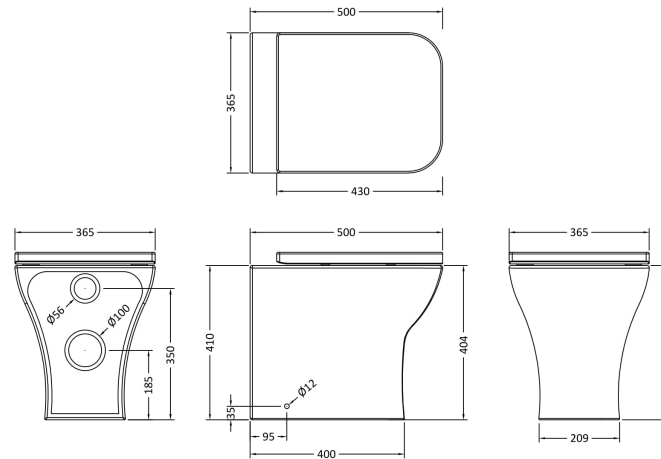

Sales Code: NCG406

Description: Ava Btw Pan C/W S/C Seat

Product Dimensions

Height (mm):	410
Width (mm):	365
Depth (mm):	500
Nett Weight (kg):	22

Packaging Dimensions

Height (mm):	420
Width (mm):	395
Depth (mm):	540
Gross Weight (kg):	22.59

Packaging Data

Box Colour:	Brown Cardboard Box
Box Qty:	1
Label Size:	100 x 50
Label Colour:	White Label
Label Qty:	2

Outer Box Dimensions (If Applicable)

Height (mm):	
Width (mm):	
Depth (mm):	
Gross Weight (kg):	
Barcode:	5056211872023

Product Details

Country of Origin:	China
Fitting Instruction:	No
Certification:	CE: No WRAS: N/A WRAS No: N/A
Product Material:	Vitreous China
Fixing Supplied:	No

Pans/Bidets: Trap Style: P Trap Includes Seat: Yes

Basins: Tap Hole: Not Applicable Chain Stay Hole: Not Applicable
Template: Not Applicable Waste Type Req: Not Applicable
Overflow Inc: Not Applicable Overflow Cover: Not Applicable
Inner Bowl Depth (mm): N/A