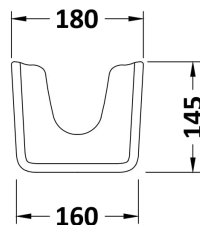

Sales Code: Ncg400

Description: 545mm 1Th Basin And Pedestal

Packaging Details

Barcode: 5056211815549

Sales Code: NCG402

Description: 545mm Basin 1Th

Product Dimensions

Height (mm):	183
Width (mm):	545
Depth (mm):	455
Nett Weight (kg):	11.8

Packaging Dimensions

Height (mm):	230
Width (mm):	555
Depth (mm):	470
Gross Weight (kg):	12

Packaging Data

Box Colour:	Brown Cardboard Box - Printed
Box Qty:	1
Label Size:	100 x 50
Label Colour:	White Label
Label Qty:	2

Outer Box Dimensions (If Applicable)

Height (mm):	
Width (mm):	
Depth (mm):	
Gross Weight (kg):	
Barcode:	5056211809173

Product Details

Country of Origin:	China
Fitting Instruction:	No
Certification:	CE: Yes WRAS: N/A WRAS No: N/A
Product Material:	Vitreous China
Fixing Supplied:	No

Sales Code: NCG403

Description: Full Pedestal

Product Dimensions

Height (mm):	690
Width (mm):	180
Depth (mm):	145
Nett Weight (kg):	9.8

Packaging Dimensions

Height (mm):	700
Width (mm):	190
Depth (mm):	155
Gross Weight (kg):	10