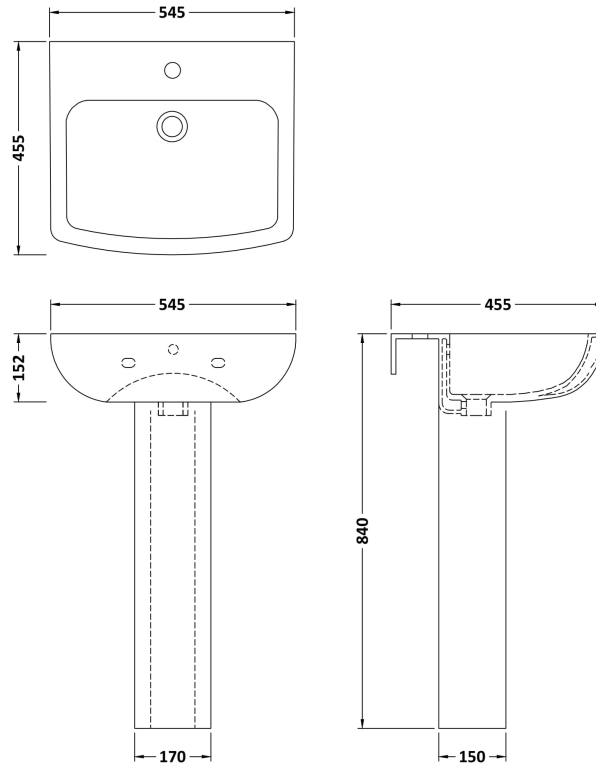

Sales Code: Ncg400

Description: 545mm 1Th Basin And Pedestal

Packaging Details

Barcode: 5056211815549

Sales Code: NCG402

Description: 545mm Basin 1Th

Product Dimensions

Height (mm):	183
Width (mm):	545
Depth (mm):	455
Nett Weight (kg):	11.8

Packaging Dimensions

Height (mm):	230
Width (mm):	555
Depth (mm):	470
Gross Weight (kg):	12

Packaging Data

Box Colour:	Brown Cardboard Box - Printed
Box Qty:	1
Label Size:	100 x 50
Label Colour:	White Label
Label Qty:	2

Outer Box Dimensions (If Applicable)

Height (mm):	
Width (mm):	
Depth (mm):	
Gross Weight (kg):	
Barcode:	5056211809173

Product Details

Country of Origin:	China
Fitting Instruction:	No
Certification:	CE: Yes WRAS: N/A WRAS No: N/A
Product Material:	Vitreous China
Fixing Supplied:	No

Sales Code: NCG403

Description: Full Pedestal

Product Dimensions

Height (mm):	690
Width (mm):	180
Depth (mm):	145
Nett Weight (kg):	9.8

Packaging Dimensions

Height (mm):	700
Width (mm):	190
Depth (mm):	155
Gross Weight (kg):	10