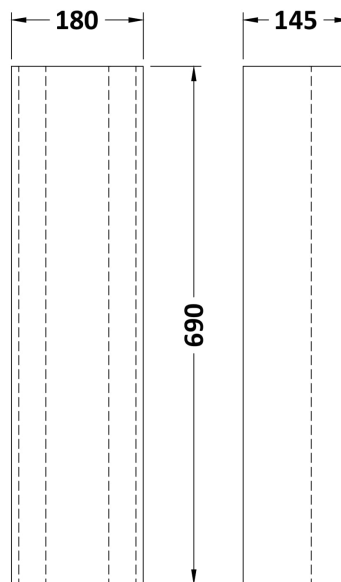

Sales Code: Ncg400

Description: 545mm 1Th Basin And Pedestal

Packaging Details

Barcode: 5056211815549

Sales Code: NCG402

Description: 545mm Basin 1Th

Product Dimensions

Height (mm):	183
Width (mm):	545
Depth (mm):	455
Nett Weight (kg):	11.8

Packaging Dimensions

Height (mm):	230
Width (mm):	555
Depth (mm):	470
Gross Weight (kg):	12

Packaging Data

Box Colour:	Brown Cardboard Box - Printed
Box Qty:	1
Label Size:	100 x 50
Label Colour:	White Label
Label Qty:	2

Outer Box Dimensions (If Applicable)

Height (mm):	
Width (mm):	
Depth (mm):	
Gross Weight (kg):	
Barcode:	5056211809173

Product Details

Country of Origin:	China
Fitting Instruction:	No
Certification:	CE: Yes WRAS: N/A WRAS No: N/A
Product Material:	Vitreous China
Fixing Supplied:	No

Sales Code: NCG403

Description: Full Pedestal

Product Dimensions

Height (mm):	690
Width (mm):	180
Depth (mm):	145
Nett Weight (kg):	9.8

Packaging Dimensions

Height (mm):	700
Width (mm):	190
Depth (mm):	155
Gross Weight (kg):	10