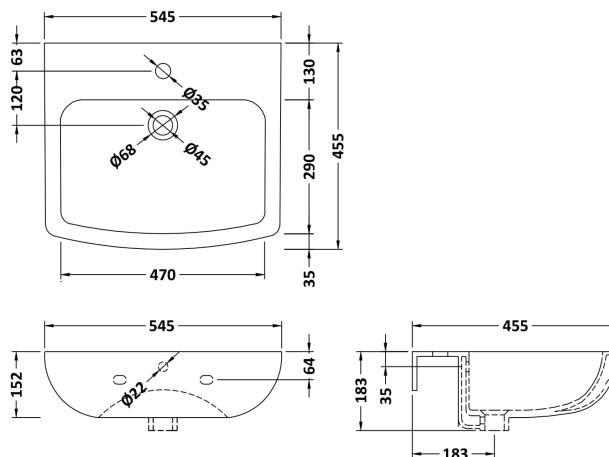

Sales Code: Ncg400

Description: 545mm 1Th Basin And Pedestal

Packaging Details

Barcode: 5056211815549

Sales Code: NCG402

Description: 545mm Basin 1Th

Product Dimensions

Height (mm):	183
Width (mm):	545
Depth (mm):	455
Nett Weight (kg):	11.8

Packaging Dimensions

Height (mm):	230
Width (mm):	555
Depth (mm):	470
Gross Weight (kg):	12

Packaging Data

Box Colour:	Brown Cardboard Box - Printed
Box Qty:	1
Label Size:	100 x 50
Label Colour:	White Label
Label Qty:	2

Outer Box Dimensions (If Applicable)

Height (mm):	
Width (mm):	
Depth (mm):	
Gross Weight (kg):	
Barcode:	5056211809173

Product Details

Country of Origin:	China
Fitting Instruction:	No
Certification:	CE: Yes WRAS: N/A WRAS No: N/A
Product Material:	Vitreous China
Fixing Supplied:	No

Sales Code: NCG403

Description: Full Pedestal

Product Dimensions

Height (mm):	690
Width (mm):	180
Depth (mm):	145
Nett Weight (kg):	9.8

Packaging Dimensions

Height (mm):	700
Width (mm):	190
Depth (mm):	155
Gross Weight (kg):	10