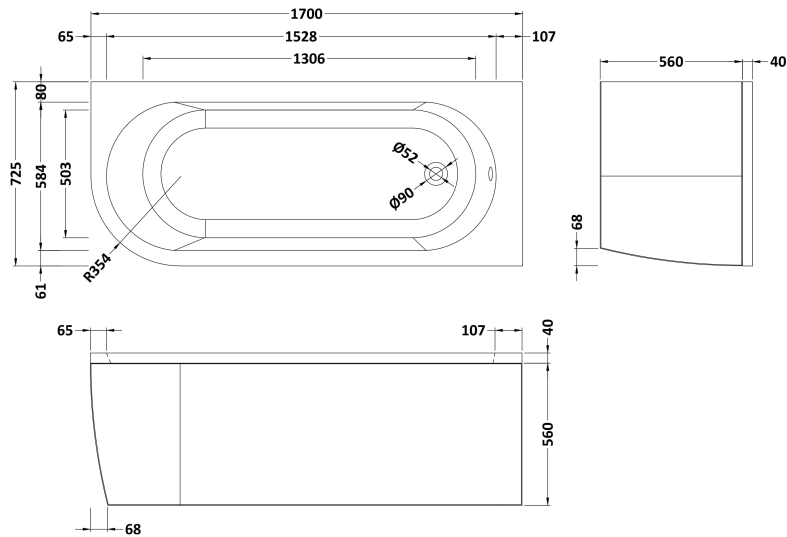

Sales Code: NBH209R

Description: Rh Btw Corner Bath

Packaging Details

Barcode: 5055275894545

Sales Code: NBH209RNL

Description: Rh Btw Corner Bath

Product Dimensions

Length (mm):	725
Width (mm):	1700
Depth (mm):	410
Nett Weight (kg):	24

Packaging Dimensions

Length (mm):	1700
Width (mm):	725
Depth (mm):	400
Gross Weight (kg):	25

Packaging Data

Box Colour:	Brown Cardboard Sleeve
Box Qty:	1
Label Size:	80 x 40
Label Colour:	White Label
Label Qty:	2

Outer Box Dimensions (If Applicable)

Length (mm):	
Width (mm):	
Height (mm):	
Gross Weight (kg):	
Barcode:	5055275894545

Product Details

Country of Origin:	Poland
Fitting Instruction:	No
Certification:	FSC: No CE: Yes
Material Colour Reference:	European White
Product Material:	Acrylic
Material Thickness:	4mm
Volume (Ltr):	192L
Displaced Capacity:	120L
Leg Set Included:	Legset Not Included
Waste Included:	Waste Not Included
Drilled/Undrilled:	Undrilled For Taps
Includes Grips:	Not Applicable
Embossed:	No
No of Tapholes:	None
Anti-Slip:	No

Sales Code: NBL001

Description: Leg Set

Product Dimensions

Length (mm):	570
Width (mm):	
Depth (mm):	
Nett Weight (kg):	1.9

Packaging Dimensions

Length (mm):	600
Width (mm):	60
Depth (mm):	60
Gross Weight (kg):	1.9