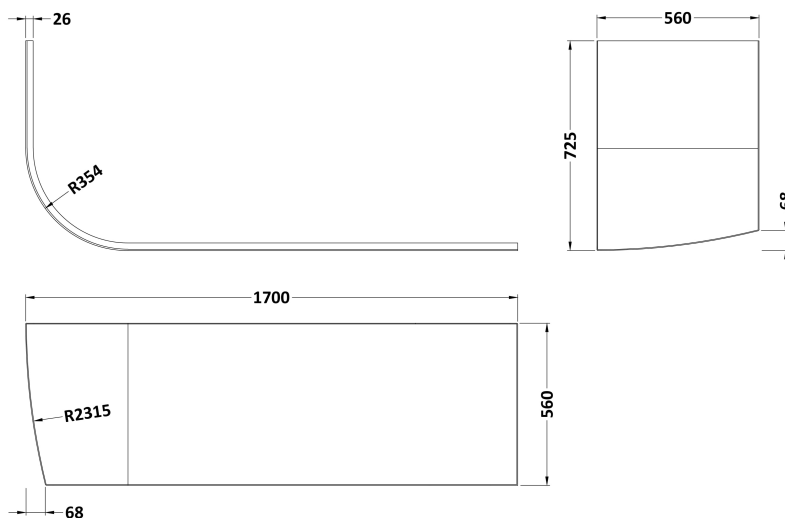

Outer Box Dimensions (If Applicable)

Length (mm):	
Width (mm):	
Height (mm):	
Gross Weight (kg):	
Barcode:	5055275894545

Product Details

Country of Origin:	Poland
Fitting Instruction:	No
Certification:	FSC: No CE: Yes
Material Colour Reference:	European White
Product Material:	Acrylic
Material Thickness:	4mm
Volume (Ltr):	192L
Displaced Capacity:	120L
Leg Set Included:	Legset Not Included
Waste Included:	Waste Not Included
Drilled/Undrilled:	Undrilled For Taps
Includes Grips:	Not Applicable
Embossed:	No
No of Tapholes:	None
Anti-Slip:	No

Sales Code: NBL001

Description: Leg Set

Product Dimensions

Length (mm):	570
Width (mm):	
Depth (mm):	
Nett Weight (kg):	1.9

Packaging Dimensions

Length (mm):	600
Width (mm):	60
Depth (mm):	60
Gross Weight (kg):	1.9

Packaging Data

Box Colour:	Brown Cardboard Box
Box Qty:	1
Label Size:	50 x 38
Label Colour:	White Label
Label Qty:	1

Outer Box Dimensions (If Applicable)

Length (mm):	
Width (mm):	
Height (mm):	
Gross Weight (kg):	
Barcode:	5055275833612

Sales Code: BSG008

Description: Btw J Corner Bath Panel

Image
Currently
Unavailable

Product Dimensions

Length (mm):	
Width (mm):	
Depth (mm):	
Nett Weight (kg):	5

Packaging Dimensions

Length (mm):	1700
Width (mm):	30
Depth (mm):	400
Gross Weight (kg):	5.5