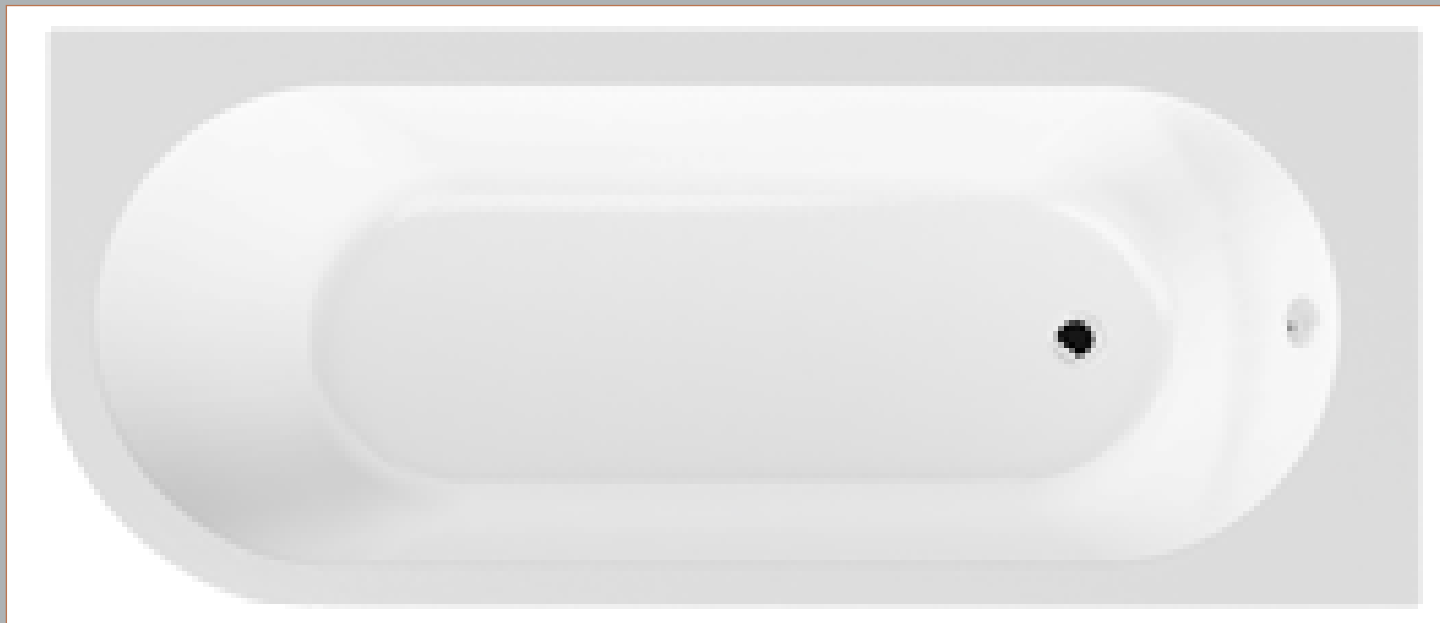

Sales Code: NBH209R

Description: Rh Btw Corner Bath

Packaging Details

Barcode: 5055275894545

Sales Code: NBH209RNL

Description: Rh Btw Corner Bath

Product Dimensions

Length (mm):	725
Width (mm):	1700
Depth (mm):	410
Nett Weight (kg):	24

Packaging Dimensions

Length (mm):	1700
Width (mm):	725
Depth (mm):	400
Gross Weight (kg):	25

Packaging Data

Box Colour:	Brown Cardboard Sleeve
Box Qty:	1
Label Size:	80 x 40
Label Colour:	White Label
Label Qty:	2

Outer Box Dimensions (If Applicable)

Length (mm):	
Width (mm):	
Height (mm):	
Gross Weight (kg):	
Barcode:	5055275894545

Product Details

Country of Origin:	Poland
Fitting Instruction:	No
Certification:	FSC: No CE: Yes
Material Colour Reference:	European White
Product Material:	Acrylic
Material Thickness:	4mm
Volume (Ltr):	192L
Displaced Capacity:	120L
Leg Set Included:	Legset Not Included
Waste Included:	Waste Not Included
Drilled/Undrilled:	Undrilled For Taps
Includes Grips:	Not Applicable
Embossed:	No
No of Tapholes:	None
Anti-Slip:	No

Sales Code: NBL001

Description: Leg Set

Product Dimensions

Length (mm):	570
Width (mm):	
Depth (mm):	
Nett Weight (kg):	1.9

Packaging Dimensions

Length (mm):	600
Width (mm):	60
Depth (mm):	60
Gross Weight (kg):	1.9