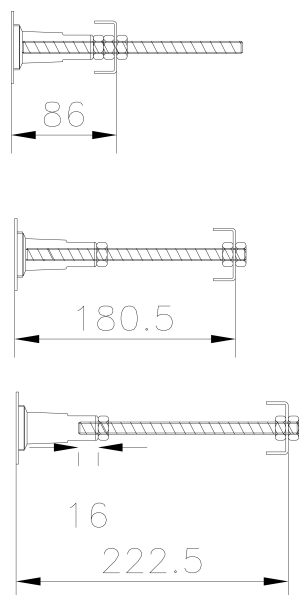

Sales Code: NBH209R

Description: Rh Btw Corner Bath

Packaging Details

Barcode: 5055275894545

Sales Code: NBH209RNL

Description: Rh Btw Corner Bath

Product Dimensions

Length (mm):	725
Width (mm):	1700
Depth (mm):	410
Nett Weight (kg):	24

Outer Box Dimensions (If Applicable)

Length (mm):	
Width (mm):	
Height (mm):	
Gross Weight (kg):	
Barcode:	5055275894545

Product Details

Country of Origin:	Poland
Fitting Instruction:	No
Certification:	FSC: No CE: Yes
Material Colour Reference:	European White
Product Material:	Acrylic
Material Thickness:	4mm
Volume (Ltr):	192L
Displaced Capacity:	120L
Leg Set Included:	Legset Not Included
Waste Included:	Waste Not Included
Drilled/Undrilled:	Undrilled For Taps
Includes Grips:	Not Applicable
Embossed:	No
No of Tapholes:	None
Anti-Slip:	No

Sales Code: NBL001

Description: Leg Set

Product Dimensions

Length (mm):	570
Width (mm):	
Depth (mm):	
Nett Weight (kg):	1.9

Packaging Dimensions

Length (mm):	600
Width (mm):	60
Depth (mm):	60
Gross Weight (kg):	1.9

Sales Code: BSG008

Description: Btw J Corner Bath Panel

Image
Currently
Unavailable

Product Dimensions

Length (mm):	
Width (mm):	
Depth (mm):	
Nett Weight (kg):	5

Packaging Dimensions

Length (mm):	1700
Width (mm):	30
Depth (mm):	400
Gross Weight (kg):	5.5