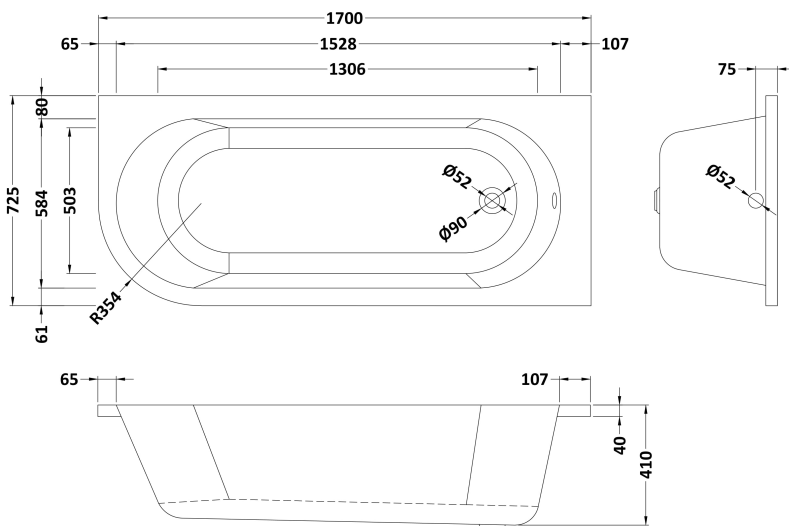

Sales Code: NBH209R

Description: Rh Btw Corner Bath

Packaging Details

Barcode: 5055275894545

Sales Code: NBH209RNL

Description: Rh Btw Corner Bath

Product Dimensions

Length (mm):	725
Width (mm):	1700
Depth (mm):	410
Nett Weight (kg):	24

Packaging Dimensions

Length (mm):	1700
Width (mm):	725
Depth (mm):	400
Gross Weight (kg):	25

Packaging Data

Box Colour:	Brown Cardboard Sleeve
Box Qty:	1
Label Size:	80 x 40
Label Colour:	White Label
Label Qty:	2

Outer Box Dimensions (If Applicable)

Length (mm):	
Width (mm):	
Height (mm):	
Gross Weight (kg):	
Barcode:	5055275894545

Product Details

Country of Origin:	Poland
Fitting Instruction:	No
Certification:	FSC: No CE: Yes
Material Colour Reference:	European White
Product Material:	Acrylic
Material Thickness:	4mm
Volume (Ltr):	192L
Displaced Capacity:	120L
Leg Set Included:	Legset Not Included
Waste Included:	Waste Not Included
Drilled/Undrilled:	Undrilled For Taps
Includes Grips:	Not Applicable
Embossed:	No
No of Tapholes:	None
Anti-Slip:	No

Sales Code: NBL001

Description: Leg Set

Product Dimensions

Length (mm):	570
Width (mm):	
Depth (mm):	
Nett Weight (kg):	1.9

Packaging Dimensions

Length (mm):	600
Width (mm):	60
Depth (mm):	60
Gross Weight (kg):	1.9