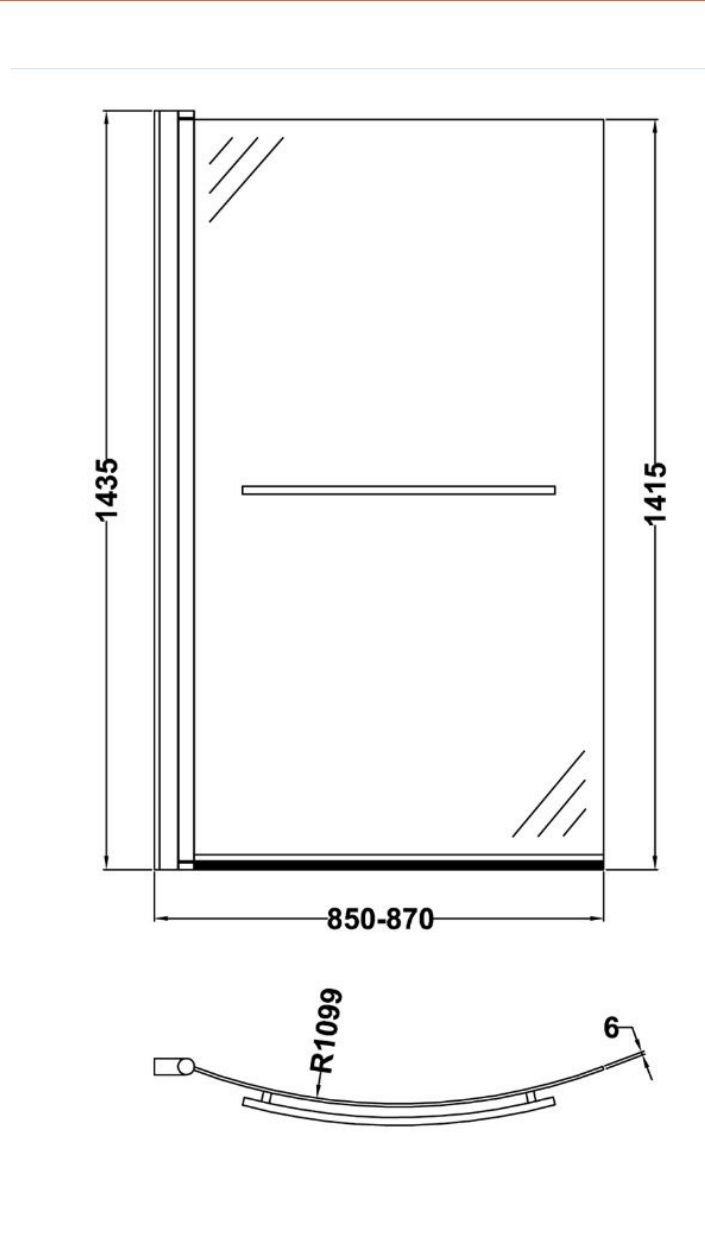

Sales Code: NBBSR1

Description: B Bath Screen, Rail (6)

Product Dimensions

Height (mm):	1435
Width (mm):	870
Depth (mm):	38
Nett Weight (kg):	20.9

Packaging Dimensions

Height (mm):	60
Width (mm):	930
Length (mm):	1460
Gross Weight (kg):	20.9

Packaging Data

Box Colour:	Brown Cardboard Box - Printed
Box Qty:	1
Label Size:	140 x 30
Label Colour:	Not Applicable
Label Qty:	0

Outer Box Dimensions (If Applicable)

Height (mm):	
Width (mm):	
Depth (mm):	
Length (mm):	
Gross Weight (kg):	
Barcode:	5055369001033

Product Details

Country of Origin:	China
Fitting Instruction:	Yes
CE Approval:	Yes
Profile Material:	Aluminium
Profile Finish:	Polished Chrome
Adjustments (mm):	850mm - 870mm
Entry Width (mm):	N/A
Swing In Dim (mm):	780mm
Swing Out Dim (mm):	780mm
Radius (mm):	1099 mm
Glass Thickness (mm):	6
Easy Fit:	No
Easy Clean:	No
Handle Style:	Not Applicable
Handle Material:	Not Applicable
Enclosure Design:	Frameless
Wheel Type:	Not Applicable
Support Bar Included:	Support Bar Not Included
Extras:	Towel Rail