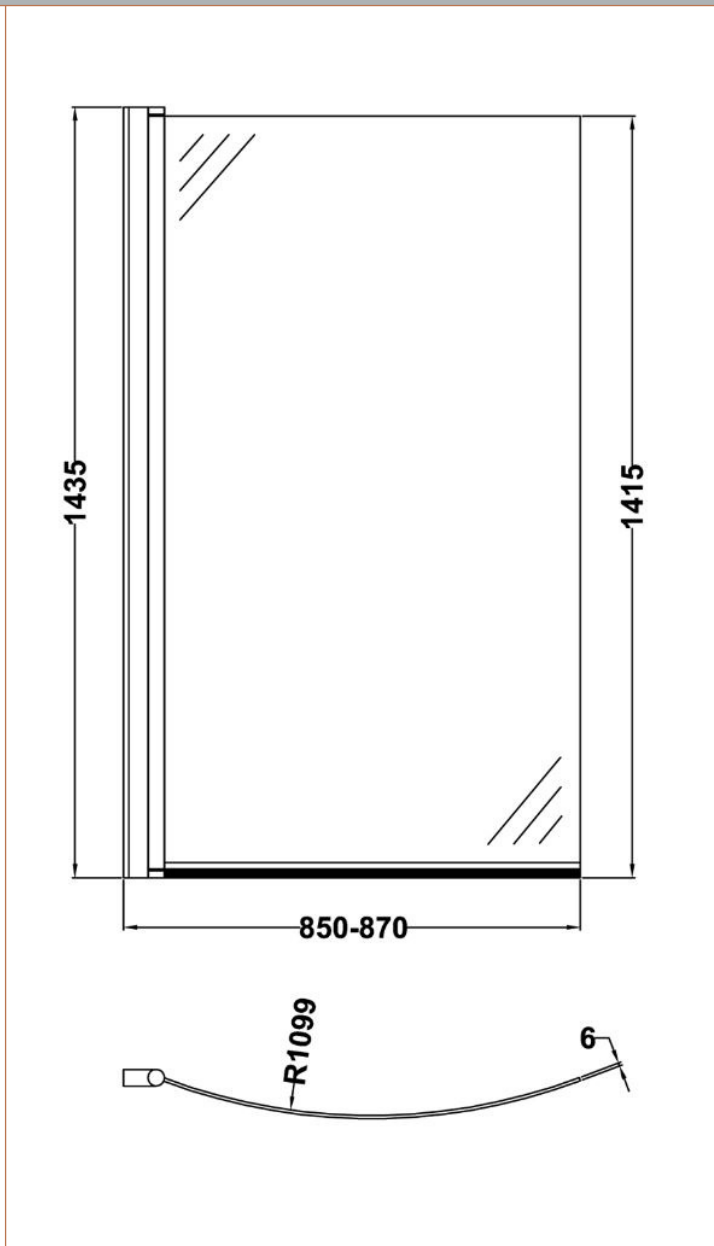

Sales Code: NBBS1

Description: B Bath Screen (6)

Product Dimensions

Height (mm):	1435
Width (mm):	870
Depth (mm):	38
Nett Weight (kg):	20.7

Packaging Dimensions

Height (mm):	50
Width (mm):	895
Length (mm):	1435
Gross Weight (kg):	20.7

Packaging Data

Box Colour:	Brown Cardboard Box - Printed
Box Qty:	1
Label Size:	100 x 50
Label Colour:	Not Applicable
Label Qty:	0

Outer Box Dimensions (If Applicable)

Height (mm):	
Width (mm):	
Depth (mm):	
Length (mm):	
Gross Weight (kg):	
Barcode:	5055369001798

Product Details

Country of Origin:	China
Fitting Instruction:	Yes
CE Approval:	Yes
Profile Material:	Aluminium
Profile Finish:	Polished Chrome
Adjustments (mm):	850mm - 870mm
Entry Width (mm):	N/A
Swing In Dim (mm):	780mm
Swing Out Dim (mm):	780mm
Radius (mm):	1099 mm
Glass Thickness (mm):	6
Easy Fit:	No
Easy Clean:	No
Handle Style:	Not Applicable
Handle Material:	Not Applicable
Enclosure Design:	Frameless
Wheel Type:	Not Applicable
Support Bar Included:	Support Bar Not Included
Extras:	None