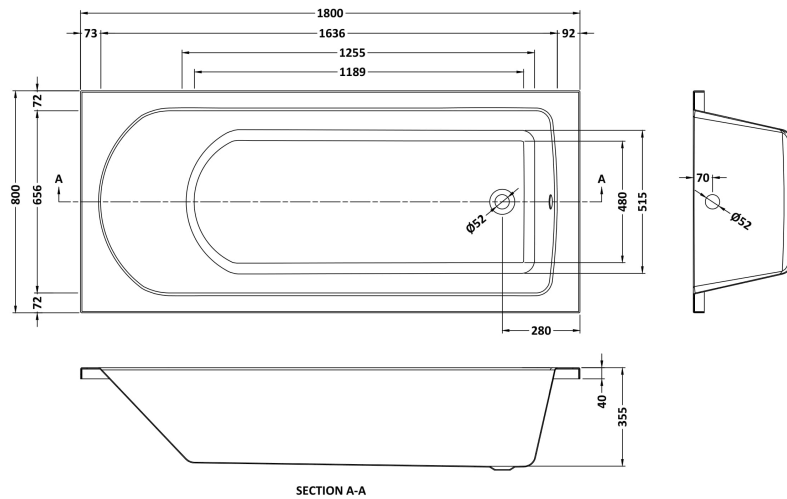

Sales Code: NBA614

Description: Standard Single Ended Bath 1800X800

Packaging Details

Barcode: 5055369060115

Sales Code: NBA614NL

Description: Standard Single Ended Bath 1800X800

Product Dimensions

Length (mm):	1800
Width (mm):	800
Depth (mm):	380
Nett Weight (kg):	22

Packaging Dimensions

Length (mm):	1800
Width (mm):	750
Depth (mm):	380
Gross Weight (kg):	22

Packaging Data

Box Colour:	Brown Cardboard Sleeve
Box Qty:	1
Label Size:	192 x 38
Label Colour:	White Label
Label Qty:	1

Outer Box Dimensions (If Applicable)

Length (mm):	
Width (mm):	
Height (mm):	
Gross Weight (kg):	
Barcode:	5055275833094

Product Details

Country of Origin:	Poland
Fitting Instruction:	No
Certification:	FSC: No CE: Yes
Material Colour Reference:	European White
Product Material:	Acrylic
Material Thickness:	4mm
Volume (Ltr):	173L
Displaced Capacity:	103L
Leg Set Included:	Legset Not Included
Waste Included:	Waste Not Included
Drilled/Undrilled:	Undrilled For Taps
Includes Grips:	No Grips Supplied
Embossed:	No
No of Tapholes:	None
Anti-Slip:	No

Sales Code: NBL001

Description: Leg Set

Product Dimensions

Length (mm):	570
Width (mm):	
Depth (mm):	
Nett Weight (kg):	1.9

Packaging Dimensions

Length (mm):	600
Width (mm):	60
Depth (mm):	60
Gross Weight (kg):	1.9