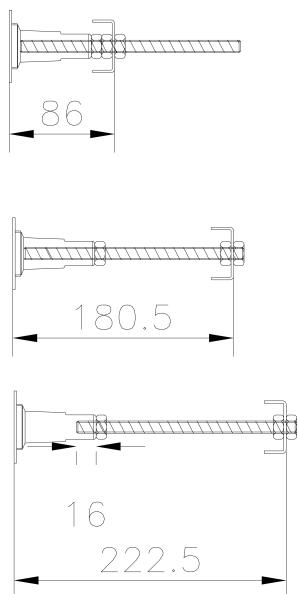

Sales Code: NBA614

Description: Standard Single Ended Bath 1800X800

Packaging Details

Barcode: 5055369060115

Sales Code: NBA614NL

Description: Standard Single Ended Bath 1800X800

Product Dimensions

Length (mm):	1800
Width (mm):	800
Depth (mm):	380
Nett Weight (kg):	22

Packaging Dimensions

Length (mm):	1800
Width (mm):	750
Depth (mm):	380
Gross Weight (kg):	22

Packaging Data

Box Colour:	Brown Cardboard Sleeve
Box Qty:	1
Label Size:	192 x 38
Label Colour:	White Label
Label Qty:	1

Outer Box Dimensions (If Applicable)

Length (mm):	
Width (mm):	
Height (mm):	
Gross Weight (kg):	
Barcode:	5055275833094

Product Details

Country of Origin:	Poland
Fitting Instruction:	No
Certification:	FSC: No CE: Yes
Material Colour Reference:	European White
Product Material:	Acrylic
Material Thickness:	4mm
Volume (Ltr):	173L
Displaced Capacity:	103L
Leg Set Included:	Legset Not Included
Waste Included:	Waste Not Included
Drilled/Undrilled:	Undrilled For Taps
Includes Grips:	No Grips Supplied
Embossed:	No
No of Tapholes:	None
Anti-Slip:	No

Sales Code: NBL001

Description: Leg Set

Product Dimensions

Length (mm):	570
Width (mm):	
Depth (mm):	
Nett Weight (kg):	1.9

Packaging Dimensions

Length (mm):	600
Width (mm):	60
Depth (mm):	60
Gross Weight (kg):	1.9