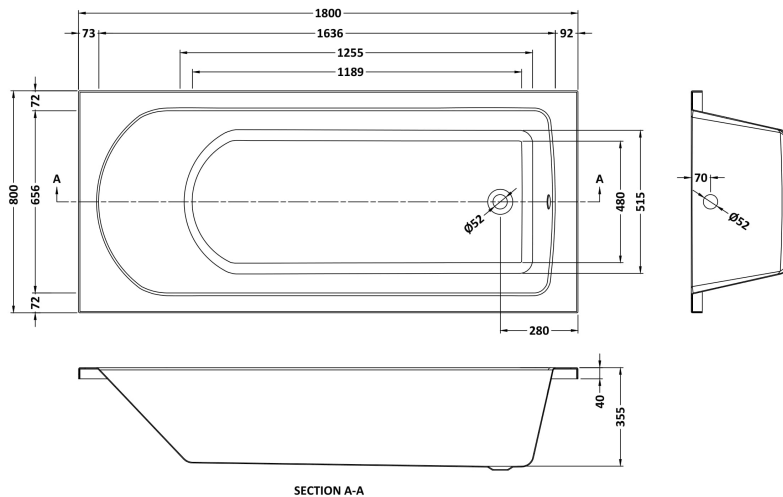

Sales Code: NBA614

Description: Standard Single Ended Bath 1800X800

Packaging Details

Barcode: 5055369060115

Sales Code: NBA614NL

Description: Standard Single Ended Bath 1800X800

Product Dimensions

Length (mm):	1800
Width (mm):	800
Depth (mm):	380
Nett Weight (kg):	22

Packaging Dimensions

Length (mm):	1800
Width (mm):	750
Depth (mm):	380
Gross Weight (kg):	22

Packaging Data

Box Colour:	Brown Cardboard Sleeve
Box Qty:	1
Label Size:	192 x 38
Label Colour:	White Label
Label Qty:	1

Outer Box Dimensions (If Applicable)

Length (mm):	
Width (mm):	
Height (mm):	
Gross Weight (kg):	
Barcode:	5055275833094

Product Details

Country of Origin:	Poland
Fitting Instruction:	No
Certification:	FSC: No CE: Yes
Material Colour Reference:	European White
Product Material:	Acrylic
Material Thickness:	4mm
Volume (Ltr):	173L
Displaced Capacity:	103L
Leg Set Included:	Legset Not Included
Waste Included:	Waste Not Included
Drilled/Undrilled:	Undrilled For Taps
Includes Grips:	No Grips Supplied
Embossed:	No
No of Tapholes:	None
Anti-Slip:	No

Sales Code: NBL001

Description: Leg Set

Product Dimensions

Length (mm):	570
Width (mm):	
Depth (mm):	
Nett Weight (kg):	1.9

Packaging Dimensions

Length (mm):	600
Width (mm):	60
Depth (mm):	60
Gross Weight (kg):	1.9