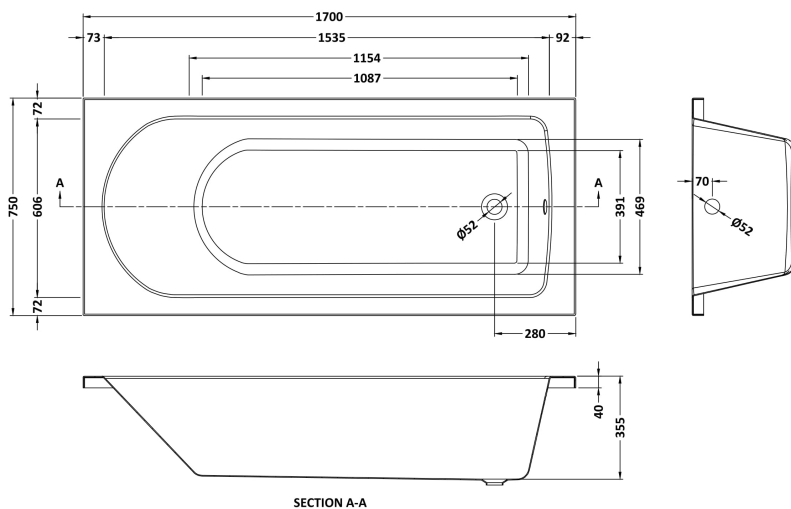

Sales Code: NBA610

Description: Standard Single Ended Bath 1700X750

Packaging Details

Barcode: 5055369060108

Sales Code: NBA610NL

Description: Standard Single Ended Bath 1700X750

Product Dimensions

Length (mm):	1700
Width (mm):	750
Depth (mm):	380
Nett Weight (kg):	20

Packaging Dimensions

Length (mm):	1700
Width (mm):	750
Depth (mm):	380
Gross Weight (kg):	20

Packaging Data

Box Colour:	Brown Cardboard Sleeve
Box Qty:	1
Label Size:	192 x 38
Label Colour:	White Label
Label Qty:	1

Outer Box Dimensions (If Applicable)

Length (mm):	
Width (mm):	
Height (mm):	
Gross Weight (kg):	
Barcode:	5055275833087

Product Details

Country of Origin:	Poland
Fitting Instruction:	No
Certification:	FSC: No CE: Yes
Material Colour Reference:	European White
Product Material:	Acrylic
Material Thickness:	4mm
Volume (Ltr):	158L
Displaced Capacity:	88L
Leg Set Included:	Legset Not Included
Waste Included:	Waste Not Included
Drilled/Undrilled:	Undrilled For Taps
Includes Grips:	No Grips Supplied
Embossed:	No
No of Tapholes:	None
Anti-Slip:	No

Sales Code: NBL001

Description: Leg Set

Product Dimensions

Length (mm):	570
Width (mm):	
Depth (mm):	
Nett Weight (kg):	1.9

Packaging Dimensions

Length (mm):	600
Width (mm):	60
Depth (mm):	60
Gross Weight (kg):	1.9