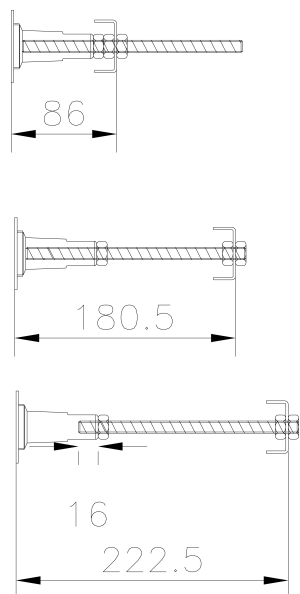

Sales Code: NBA610

Description: Standard Single Ended Bath 1700X750

Packaging Details

Barcode: 5055369060108

Sales Code: NBA610NL

Description: Standard Single Ended Bath 1700X750

Product Dimensions

Length (mm):	1700
Width (mm):	750
Depth (mm):	380
Nett Weight (kg):	20

Packaging Dimensions

Length (mm):	1700
Width (mm):	750
Depth (mm):	380
Gross Weight (kg):	20

Packaging Data

Box Colour:	Brown Cardboard Sleeve
Box Qty:	1
Label Size:	192 x 38
Label Colour:	White Label
Label Qty:	1

Outer Box Dimensions (If Applicable)

Length (mm):	
Width (mm):	
Height (mm):	
Gross Weight (kg):	
Barcode:	5055275833087

Product Details

Country of Origin:	Poland
Fitting Instruction:	No
Certification:	FSC: No CE: Yes
Material Colour Reference:	European White
Product Material:	Acrylic
Material Thickness:	4mm
Volume (Ltr):	158L
Displaced Capacity:	88L
Leg Set Included:	Legset Not Included
Waste Included:	Waste Not Included
Drilled/Undrilled:	Undrilled For Taps
Includes Grips:	No Grips Supplied
Embossed:	No
No of Tapholes:	None
Anti-Slip:	No

Sales Code: NBL001

Description: Leg Set

Product Dimensions

Length (mm):	570
Width (mm):	
Depth (mm):	
Nett Weight (kg):	1.9

Packaging Dimensions

Length (mm):	600
Width (mm):	60
Depth (mm):	60
Gross Weight (kg):	1.9