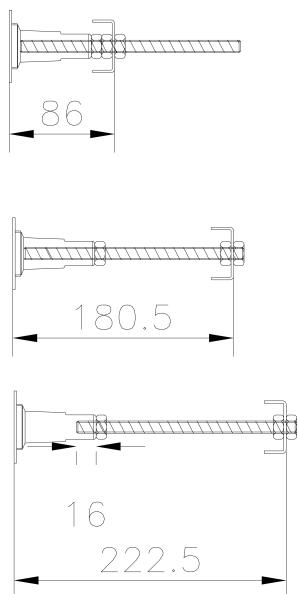

### Product Dimensions

Length (mm):	1700
Width (mm):	700
Depth (mm):	380
Nett Weight (kg):	17

### Outer Box Dimensions (If Applicable)

Length (mm):	
Width (mm):	
Height (mm):	
Gross Weight (kg):	
Barcode:	5055275833070

### Product Details

Country of Origin:	Poland
Fitting Instruction:	No
Certification:	FSC: No CE: Yes
Material Colour Reference:	European White
Product Material:	Acrylic
Material Thickness:	4mm
Volume (Ltr):	147L
Displaced Capacity:	77L
Leg Set Included:	Legset Not Included
Waste Included:	Waste Not Included
Drilled/Undrilled:	Undrilled For Taps
Includes Grips:	No Grips Supplied
Embossed:	No
No of Tapholes:	None
Anti-Slip:	No

**Sales Code:** NBL001

**Description:** Leg Set

**Product Dimensions**

Length (mm):	570
Width (mm):	
Depth (mm):	
Nett Weight (kg):	1.9

**Packaging Dimensions**

Length (mm):	600
Width (mm):	60
Depth (mm):	60
Gross Weight (kg):	1.9