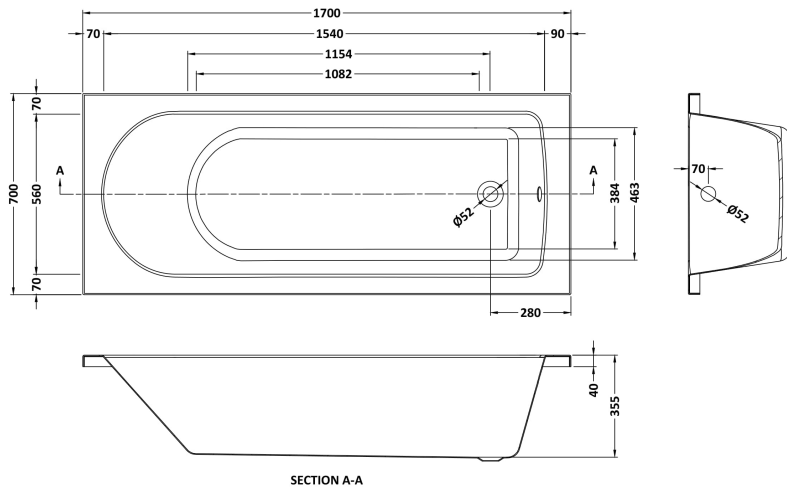

Sales Code: NBA609

Description: Standard Single Ended Bath 1700X700

Packaging Details

Barcode: 5055369006649