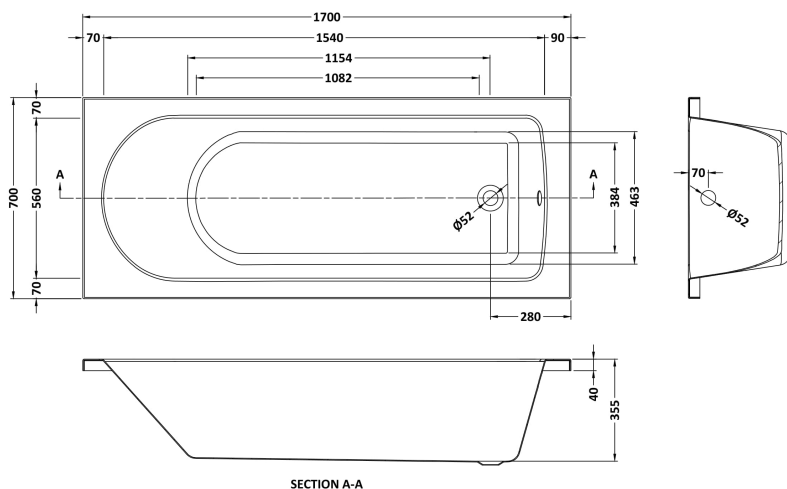

Sales Code: NBA609NL

Description: Standard Single Ended Bath 1700X700

SECTION A-A

Product Dimensions

Length (mm):	1700
Width (mm):	700
Depth (mm):	380
Nett Weight (kg):	17

Packaging Dimensions

Length (mm):	1700
Width (mm):	720
Depth (mm):	400
Gross Weight (kg):	17

Packaging Data

Box Colour:	Brown Cardboard Sleeve
Box Qty:	1
Label Size:	192 x 38
Label Colour:	White Label
Label Qty:	1

Outer Box Dimensions (If Applicable)

Length (mm):	
Width (mm):	
Height (mm):	
Gross Weight (kg):	
Barcode:	5055275833070

Product Details

Country of Origin:	Poland
Fitting Instruction:	No
Certification:	FSC: No CE: Yes
Material Colour Reference:	European White
Product Material:	Acrylic
Material Thickness:	4mm
Volume (Ltr):	147L
Displaced Capacity:	77L
Leg Set Included:	Legset Not Included
Waste Included:	Waste Not Included
Drilled/Undrilled:	Undrilled For Taps
Includes Grips:	No Grips Supplied
Embossed:	No
No of Tapholes:	None
Anti-Slip:	No