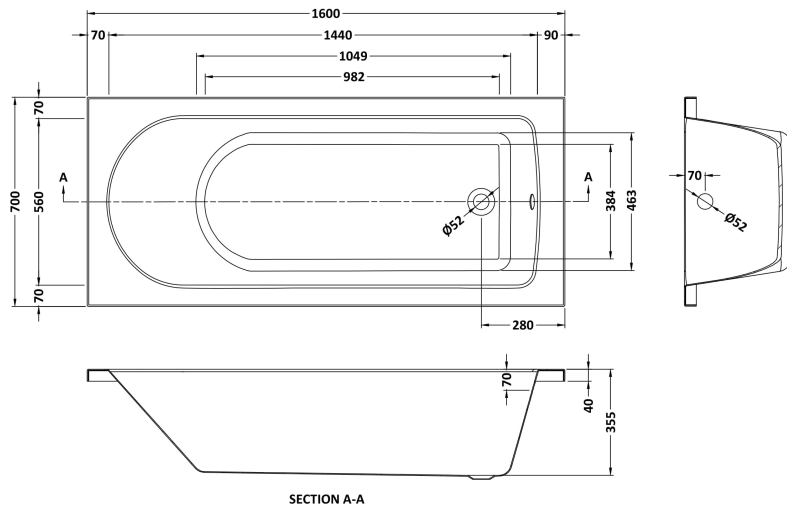

Sales Code: NBA607

Description: Standard Single Ended Bath (1600X700)

Packaging Details

Barcode: 5055369026111

Sales Code: NBA607NL

Description: Standard Single Ended Bath (1600X700)

Product Dimensions

Length (mm):	1600
Width (mm):	700
Depth (mm):	380
Nett Weight (kg):	16.2

Packaging Dimensions

Length (mm):	1600
Width (mm):	700
Depth (mm):	400
Gross Weight (kg):	16.2

Packaging Data

Box Colour:	Brown Cardboard Sleeve
Box Qty:	1
Label Size:	192 x 38
Label Colour:	White Label
Label Qty:	1

Outer Box Dimensions (If Applicable)

Length (mm):	
Width (mm):	
Height (mm):	
Gross Weight (kg):	
Barcode:	5055275833063

Product Details

Country of Origin:	Poland
Fitting Instruction:	No
Certification:	FSC: No CE: Yes
Material Colour Reference:	European White
Product Material:	Acrylic
Material Thickness:	4mm
Volume (Ltr):	136L
Displaced Capacity:	66L
Leg Set Included:	Legset Not Included
Waste Included:	Waste Not Included
Drilled/Undrilled:	Undrilled For Taps
Includes Grips:	No Grips Supplied
Embossed:	No
No of Tapholes:	None
Anti-Slip:	No

Sales Code: NBL001

Description: Leg Set

Product Dimensions

Length (mm):	570
Width (mm):	
Depth (mm):	
Nett Weight (kg):	1.9

Packaging Dimensions

Length (mm):	600
Width (mm):	60
Depth (mm):	60
Gross Weight (kg):	1.9