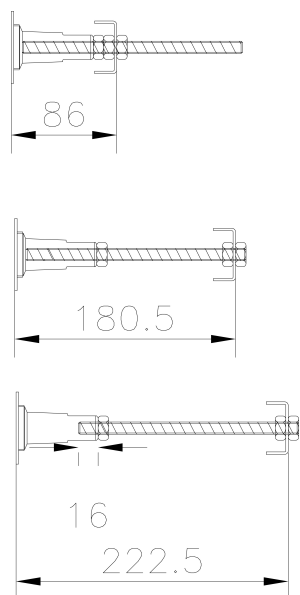

Packaging Dimensions

Length (mm):	1600
Width (mm):	700
Depth (mm):	400
Gross Weight (kg):	16.2

Packaging Data

Box Colour:	Brown Cardboard Sleeve
Box Qty:	1
Label Size:	192 x 38
Label Colour:	White Label
Label Qty:	1

Outer Box Dimensions (If Applicable)

Length (mm):	
Width (mm):	
Height (mm):	
Gross Weight (kg):	
Barcode:	5055275833063

Product Details

Country of Origin:	Poland
Fitting Instruction:	No
Certification:	FSC: No CE: Yes
Material Colour Reference:	European White
Product Material:	Acrylic
Material Thickness:	4mm
Volume (Ltr):	136L
Displaced Capacity:	66L
Leg Set Included:	Legset Not Included
Waste Included:	Waste Not Included
Drilled/Undrilled:	Undrilled For Taps
Includes Grips:	No Grips Supplied
Embossed:	No
No of Tapholes:	None
Anti-Slip:	No

Sales Code: NBL001

Description: Leg Set

Product Dimensions

Length (mm):	570
Width (mm):	
Depth (mm):	
Nett Weight (kg):	1.9

Packaging Dimensions

Length (mm):	600
Width (mm):	60
Depth (mm):	60
Gross Weight (kg):	1.9

Packaging Data

Box Colour:	Brown Cardboard Box
Box Qty:	1
Label Size:	50 x 38
Label Colour:	White Label
Label Qty:	1

Outer Box Dimensions (If Applicable)

Length (mm):	
Width (mm):	
Height (mm):	
Gross Weight (kg):	
Barcode:	5055275833612