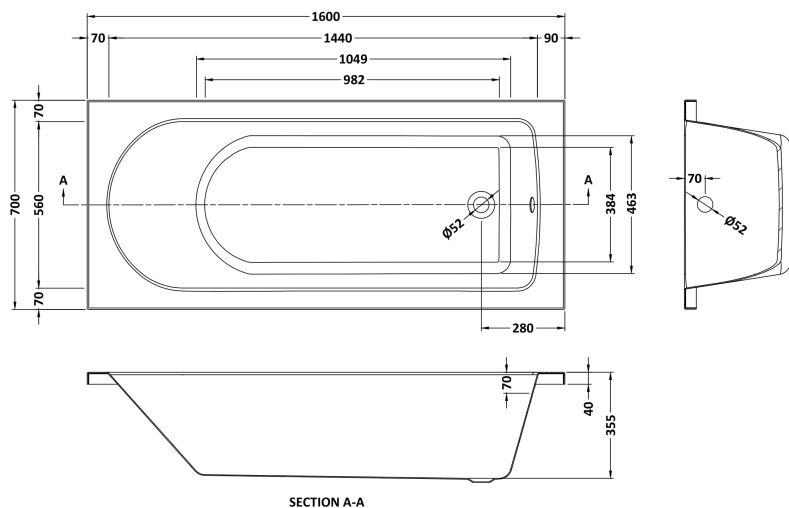

Sales Code: NBA607

Description: Standard Single Ended Bath (1600X700)

Packaging Details

Barcode: 5055369026111

Sales Code: NBA607NL

Description: Standard Single Ended Bath (1600X700)

Product Dimensions

Length (mm):	1600
Width (mm):	700
Depth (mm):	380
Nett Weight (kg):	16.2

Packaging Dimensions

Length (mm):	1600
Width (mm):	700
Depth (mm):	400
Gross Weight (kg):	16.2

Packaging Data

Box Colour:	Brown Cardboard Sleeve
Box Qty:	1
Label Size:	192 x 38
Label Colour:	White Label
Label Qty:	1

Outer Box Dimensions (If Applicable)

Length (mm):	
Width (mm):	
Height (mm):	
Gross Weight (kg):	
Barcode:	5055275833063

Product Details

Country of Origin:	Poland
Fitting Instruction:	No
Certification:	FSC: No CE: Yes
Material Colour Reference:	European White
Product Material:	Acrylic
Material Thickness:	4mm
Volume (Ltr):	136L
Displaced Capacity:	66L
Leg Set Included:	Legset Not Included
Waste Included:	Waste Not Included
Drilled/Undrilled:	Undrilled For Taps
Includes Grips:	No Grips Supplied
Embossed:	No
No of Tapholes:	None
Anti-Slip:	No

Sales Code: NBL001

Description: Leg Set

Product Dimensions

Length (mm):	570
Width (mm):	
Depth (mm):	
Nett Weight (kg):	1.9

Packaging Dimensions

Length (mm):	600
Width (mm):	60
Depth (mm):	60
Gross Weight (kg):	1.9