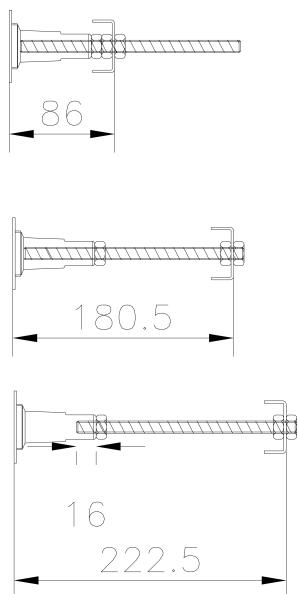

### Product Dimensions

Length (mm):	1800
Width (mm):	800
Depth (mm):	400
Nett Weight (kg):	23

### Outer Box Dimensions (If Applicable)

Length (mm):	
Width (mm):	
Height (mm):	
Gross Weight (kg):	
Barcode:	5055275833049

### Product Details

Country of Origin:	Poland
Fitting Instruction:	No
Certification:	FSC: No      CE: Yes
Material Colour Reference:	European White
Product Material:	Acrylic
Material Thickness:	4mm
Volume (Ltr):	221L
Displaced Capacity:	151L
Leg Set Included:	Legset Not Included
Waste Included:	Waste Not Included
Drilled/Undrilled:	Undrilled For Taps
Includes Grips:	No Grips Supplied
Embossed:	No
No of Tapholes:	None
Anti-Slip:	No

### Product Dimensions

Length (mm):	570
Width (mm):	
Depth (mm):	
Nett Weight (kg):	1.9