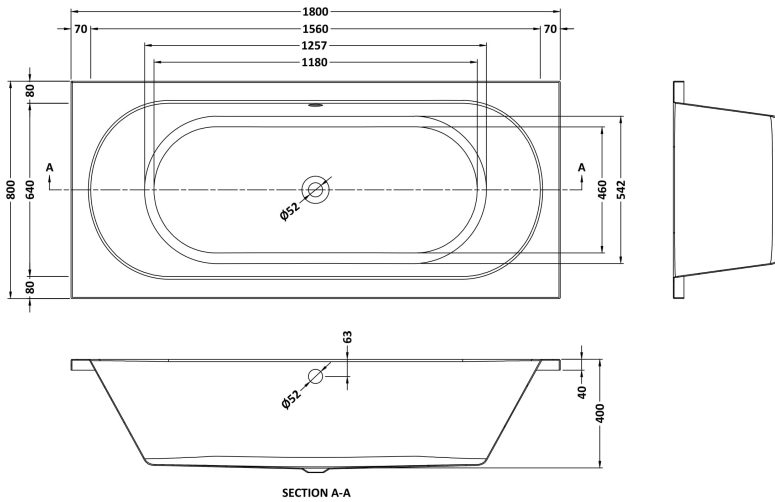

Sales Code: NBA514

Description: Round Double Ended Bath 1800X800

Packaging Details

Barcode: 5055369006687