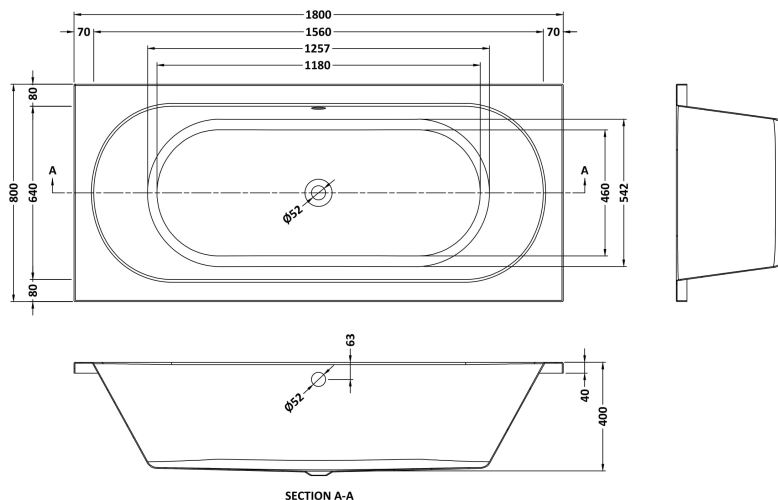

### Product Dimensions

Length (mm):	1800
Width (mm):	800
Depth (mm):	400
Nett Weight (kg):	23

### Packaging Dimensions

Length (mm):	1800
Width (mm):	800
Depth (mm):	420
Gross Weight (kg):	23

### Product Dimensions

Length (mm):	570
Width (mm):	
Depth (mm):	
Nett Weight (kg):	1.9

### Packaging Dimensions

Length (mm):	600
Width (mm):	60
Depth (mm):	60
Gross Weight (kg):	1.9