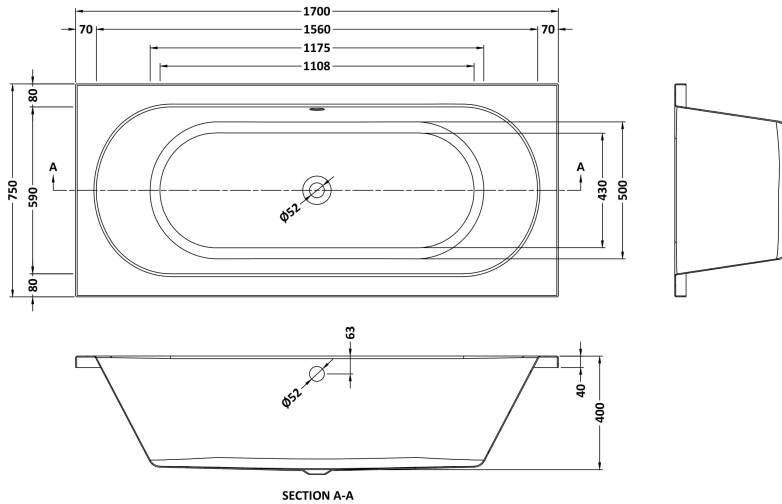

Sales Code: NBA510

Description: Round Double Ended Bath 1700X750

Packaging Details

Barcode: 5055369006670

Sales Code: NBA510NL

Description: Round Double Ended Bath 1700X750

Product Dimensions

Length (mm):	1700
Width (mm):	750
Depth (mm):	400
Nett Weight (kg):	17.5

Packaging Dimensions

Length (mm):	1700
Width (mm):	750
Depth (mm):	420
Gross Weight (kg):	17.5

Packaging Data

Box Colour:	Brown Cardboard Sleeve
Box Qty:	1
Label Size:	192 x 38
Label Colour:	White Label
Label Qty:	1

Outer Box Dimensions (If Applicable)

Length (mm):	
Width (mm):	
Height (mm):	
Gross Weight (kg):	
Barcode:	5055275833032

Product Details

Country of Origin:	Poland
Fitting Instruction:	No
Certification:	FSC: No CE: Yes
Material Colour Reference:	European White
Product Material:	Acrylic
Material Thickness:	4mm
Volume (Ltr):	180L
Displaced Capacity:	110L
Leg Set Included:	Legset Not Included
Waste Included:	Waste Not Included
Drilled/Undrilled:	Undrilled For Taps
Includes Grips:	No Grips Supplied
Embossed:	No
No of Tapholes:	None
Anti-Slip:	No

Sales Code: NBL001

Description: Leg Set

Product Dimensions

Length (mm):	570
Width (mm):	
Depth (mm):	
Nett Weight (kg):	1.9

Packaging Dimensions

Length (mm):	600
Width (mm):	60
Depth (mm):	60
Gross Weight (kg):	1.9