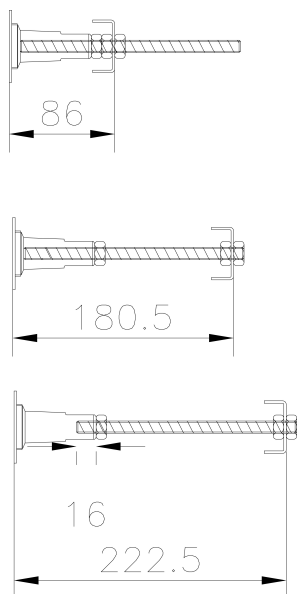

Sales Code: NBA510

Description: Round Double Ended Bath 1700X750

Packaging Details

Barcode: 5055369006670

Sales Code: NBA510NL

Description: Round Double Ended Bath 1700X750

Product Dimensions

Length (mm):	1700
Width (mm):	750
Depth (mm):	400
Nett Weight (kg):	17.5

Packaging Dimensions

Length (mm):	1700
Width (mm):	750
Depth (mm):	420
Gross Weight (kg):	17.5

Packaging Data

Box Colour:	Brown Cardboard Sleeve
Box Qty:	1
Label Size:	192 x 38
Label Colour:	White Label
Label Qty:	1

Outer Box Dimensions (If Applicable)

Length (mm):	
Width (mm):	
Height (mm):	
Gross Weight (kg):	
Barcode:	5055275833032

Product Details

Country of Origin:	Poland
Fitting Instruction:	No
Certification:	FSC: No CE: Yes
Material Colour Reference:	European White
Product Material:	Acrylic
Material Thickness:	4mm
Volume (Ltr):	180L
Displaced Capacity:	110L
Leg Set Included:	Legset Not Included
Waste Included:	Waste Not Included
Drilled/Undrilled:	Undrilled For Taps
Includes Grips:	No Grips Supplied
Embossed:	No
No of Tapholes:	None
Anti-Slip:	No

Sales Code: NBL001

Description: Leg Set

Product Dimensions

Length (mm):	570
Width (mm):	
Depth (mm):	
Nett Weight (kg):	1.9

Packaging Dimensions

Length (mm):	600
Width (mm):	60
Depth (mm):	60
Gross Weight (kg):	1.9