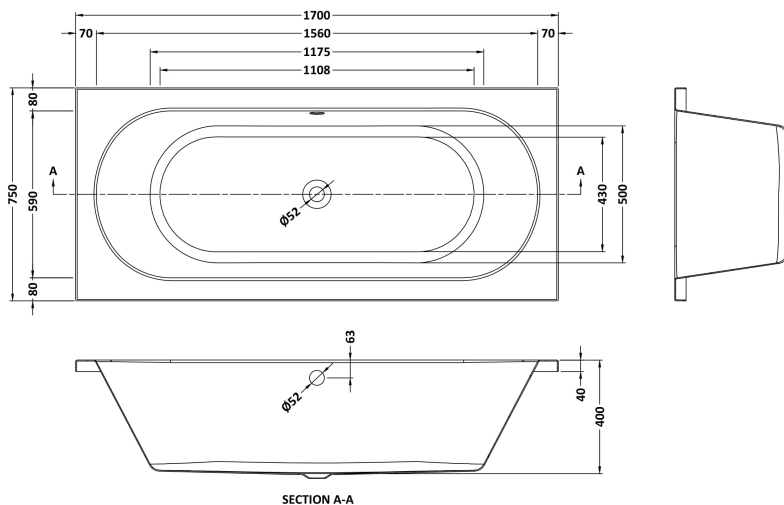

Sales Code: NBA510

Description: Round Double Ended Bath 1700X750

Packaging Details

Barcode: 5055369006670

Sales Code: NBA510NL

Description: Round Double Ended Bath 1700X750

Product Dimensions

Length (mm):	1700
Width (mm):	750
Depth (mm):	400
Nett Weight (kg):	17.5

Packaging Dimensions

Length (mm):	1700
Width (mm):	750
Depth (mm):	420
Gross Weight (kg):	17.5

Packaging Data

Box Colour:	Brown Cardboard Sleeve
Box Qty:	1
Label Size:	192 x 38
Label Colour:	White Label
Label Qty:	1

Outer Box Dimensions (If Applicable)

Length (mm):	
Width (mm):	
Height (mm):	
Gross Weight (kg):	
Barcode:	5055275833032

Product Details

Country of Origin:	Poland
Fitting Instruction:	No
Certification:	FSC: No CE: Yes
Material Colour Reference:	European White
Product Material:	Acrylic
Material Thickness:	4mm
Volume (Ltr):	180L
Displaced Capacity:	110L
Leg Set Included:	Legset Not Included
Waste Included:	Waste Not Included
Drilled/Undrilled:	Undrilled For Taps
Includes Grips:	No Grips Supplied
Embossed:	No
No of Tapholes:	None
Anti-Slip:	No

Sales Code: NBL001

Description: Leg Set

Product Dimensions

Length (mm):	570
Width (mm):	
Depth (mm):	
Nett Weight (kg):	1.9

Packaging Dimensions

Length (mm):	600
Width (mm):	60
Depth (mm):	60
Gross Weight (kg):	1.9