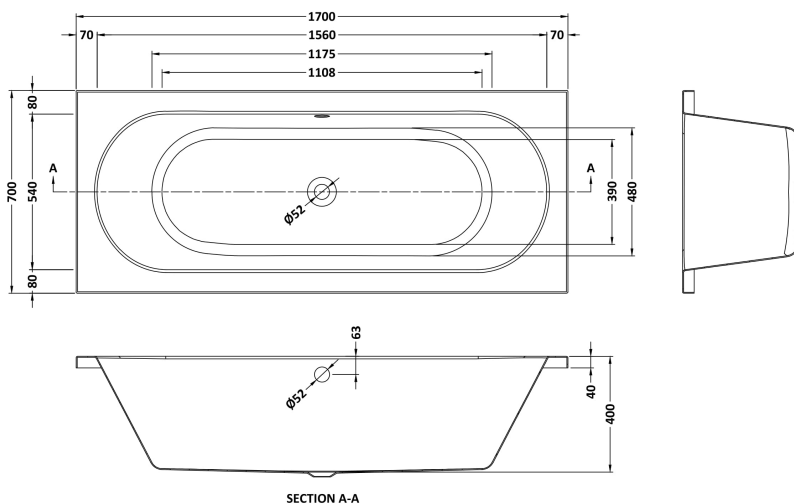

Sales Code: NBA509

Description: Round Double Ended Bath 1700X700

Packaging Details

Barcode: 5055369006663

Sales Code: NBA509NL

Description: Round Double Ended Bath 1700X700

Product Dimensions

Length (mm):	1700
Width (mm):	700
Depth (mm):	400
Nett Weight (kg):	20

Packaging Dimensions

Length (mm):	1710
Width (mm):	710
Depth (mm):	420
Gross Weight (kg):	20

Packaging Data

Box Colour:	Brown Cardboard Sleeve
Box Qty:	1
Label Size:	192 x 38
Label Colour:	White Label
Label Qty:	1

Outer Box Dimensions (If Applicable)

Length (mm):	
Width (mm):	
Height (mm):	
Gross Weight (kg):	
Barcode:	5055275833025

Product Details

Country of Origin:	Poland
Fitting Instruction:	No
Certification:	FSC: No CE: Yes
Material Colour Reference:	European White
Product Material:	Acrylic
Material Thickness:	4mm
Volume (Ltr):	170L
Displaced Capacity:	100L
Leg Set Included:	Legset Not Included
Waste Included:	Waste Not Included
Drilled/Undrilled:	Undrilled For Taps
Includes Grips:	No Grips Supplied
Embossed:	No
No of Tapholes:	None
Anti-Slip:	No

Sales Code: NBL001

Description: Leg Set

Product Dimensions

Length (mm):	570
Width (mm):	
Depth (mm):	
Nett Weight (kg):	1.9

Packaging Dimensions

Length (mm):	600
Width (mm):	60
Depth (mm):	60
Gross Weight (kg):	1.9