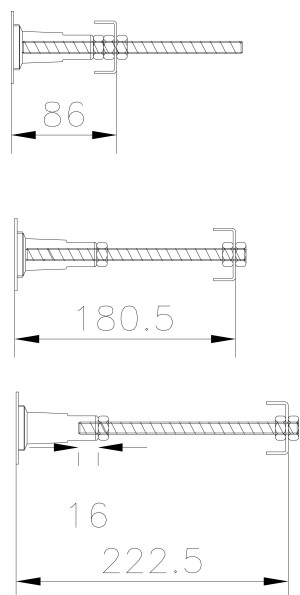

Sales Code: NBA509

Description: Round Double Ended Bath 1700X700

Packaging Details

Barcode: 5055369006663

Sales Code: NBA509NL

Description: Round Double Ended Bath 1700X700

Product Dimensions

Length (mm):	1700
Width (mm):	700
Depth (mm):	400
Nett Weight (kg):	20

Packaging Dimensions

Length (mm):	1710
Width (mm):	710
Depth (mm):	420
Gross Weight (kg):	20

Packaging Data

Box Colour:	Brown Cardboard Sleeve
Box Qty:	1
Label Size:	192 x 38
Label Colour:	White Label
Label Qty:	1

Outer Box Dimensions (If Applicable)

Length (mm):	
Width (mm):	
Height (mm):	
Gross Weight (kg):	
Barcode:	5055275833025

Product Details

Country of Origin:	Poland
Fitting Instruction:	No
Certification:	FSC: No CE: Yes
Material Colour Reference:	European White
Product Material:	Acrylic
Material Thickness:	4mm
Volume (Ltr):	170L
Displaced Capacity:	100L
Leg Set Included:	Legset Not Included
Waste Included:	Waste Not Included
Drilled/Undrilled:	Undrilled For Taps
Includes Grips:	No Grips Supplied
Embossed:	No
No of Tapholes:	None
Anti-Slip:	No

Sales Code: NBL001

Description: Leg Set

Product Dimensions

Length (mm):	570
Width (mm):	
Depth (mm):	
Nett Weight (kg):	1.9

Packaging Dimensions

Length (mm):	600
Width (mm):	60
Depth (mm):	60
Gross Weight (kg):	1.9