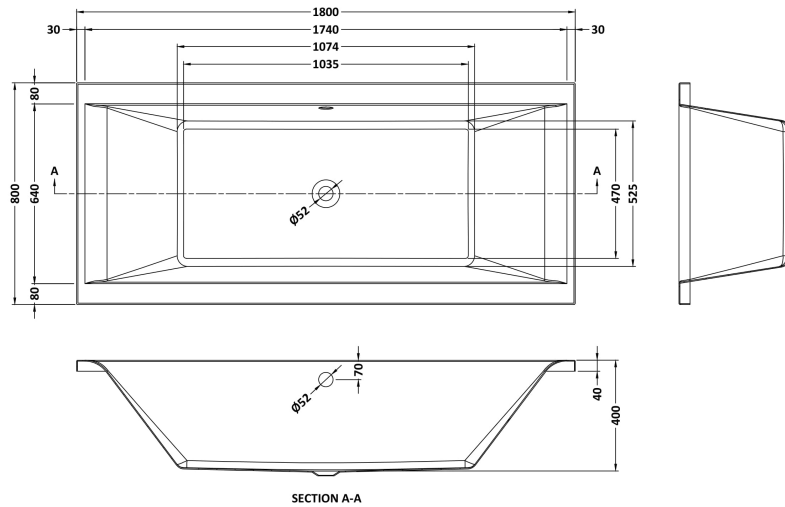

Sales Code: NBA214

Description: Square Double Ended Bath 1800X800

Packaging Details

Barcode: 5055369006755

Sales Code: NBA214NL

Description: Square Double Ended Bath 1800X800

Product Dimensions

Length (mm):	1800
Width (mm):	800
Depth (mm):	400
Nett Weight (kg):	21

Packaging Dimensions

Length (mm):	1800
Width (mm):	800
Depth (mm):	425
Gross Weight (kg):	21

Packaging Data

Box Colour:	Brown Cardboard Sleeve
Box Qty:	1
Label Size:	192 x 38
Label Colour:	White Label
Label Qty:	1

Outer Box Dimensions (If Applicable)

Length (mm):	
Width (mm):	
Height (mm):	
Gross Weight (kg):	
Barcode:	5055275833186

Product Details

Country of Origin:	Poland
Fitting Instruction:	No
Certification:	FSC: No CE: Yes
Material Colour Reference:	European White
Product Material:	Acrylic
Material Thickness:	4mm
Volume (Ltr):	216L
Displaced Capacity:	146L
Leg Set Included:	Legset Not Included
Waste Included:	Waste Not Included
Drilled/Undrilled:	Undrilled For Taps
Includes Grips:	No Grips Supplied
Embossed:	No
No of Tapholes:	None
Anti-Slip:	No

Sales Code: NBL001

Description: Leg Set

Product Dimensions

Length (mm):	570
Width (mm):	
Depth (mm):	
Nett Weight (kg):	1.9

Packaging Dimensions

Length (mm):	600
Width (mm):	60
Depth (mm):	60
Gross Weight (kg):	1.9