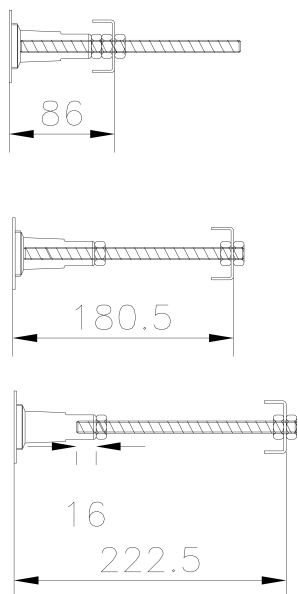

Sales Code: NBA214

Description: Square Double Ended Bath 1800X800

Packaging Details

Barcode: 5055369006755

Sales Code: NBA214NL

Description: Square Double Ended Bath 1800X800

Product Dimensions

Length (mm):	1800
Width (mm):	800
Depth (mm):	400
Nett Weight (kg):	21

Packaging Dimensions

Length (mm):	1800
Width (mm):	800
Depth (mm):	425
Gross Weight (kg):	21

Packaging Data

Box Colour:	Brown Cardboard Sleeve
Box Qty:	1
Label Size:	192 x 38
Label Colour:	White Label
Label Qty:	1

Outer Box Dimensions (If Applicable)

Length (mm):	
Width (mm):	
Height (mm):	
Gross Weight (kg):	
Barcode:	5055275833186

Product Details

Country of Origin:	Poland
Fitting Instruction:	No
Certification:	FSC: No CE: Yes
Material Colour Reference:	European White
Product Material:	Acrylic
Material Thickness:	4mm
Volume (Ltr):	216L
Displaced Capacity:	146L
Leg Set Included:	Legset Not Included
Waste Included:	Waste Not Included
Drilled/Undrilled:	Undrilled For Taps
Includes Grips:	No Grips Supplied
Embossed:	No
No of Tapholes:	None
Anti-Slip:	No

Sales Code: NBL001

Description: Leg Set

Product Dimensions

Length (mm):	570
Width (mm):	
Depth (mm):	
Nett Weight (kg):	1.9

Packaging Dimensions

Length (mm):	600
Width (mm):	60
Depth (mm):	60
Gross Weight (kg):	1.9