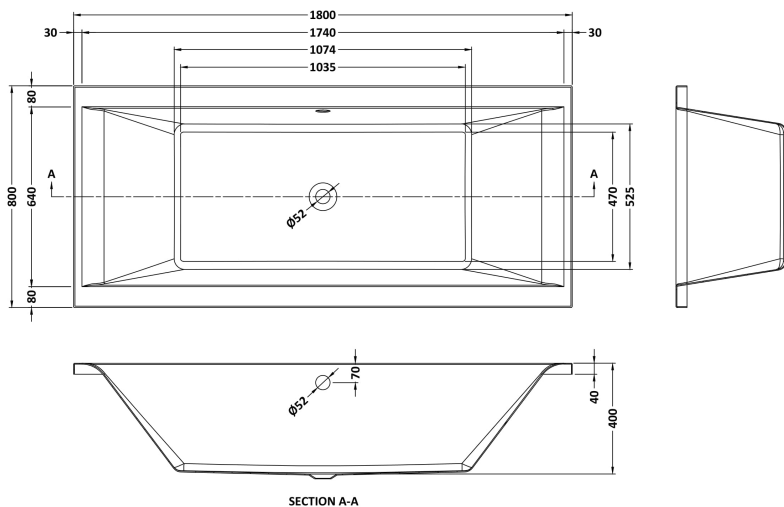

Sales Code: NBA214

Description: Square Double Ended Bath 1800X800

Packaging Details

Barcode: 5055369006755

Sales Code: NBA214NL

Description: Square Double Ended Bath 1800X800

Product Dimensions

Length (mm):	1800
Width (mm):	800
Depth (mm):	400
Nett Weight (kg):	21

Packaging Dimensions

Length (mm):	1800
Width (mm):	800
Depth (mm):	425
Gross Weight (kg):	21

Packaging Data

Box Colour:	Brown Cardboard Sleeve
Box Qty:	1
Label Size:	192 x 38
Label Colour:	White Label
Label Qty:	1

Outer Box Dimensions (If Applicable)

Length (mm):	
Width (mm):	
Height (mm):	
Gross Weight (kg):	
Barcode:	5055275833186

Product Details

Country of Origin:	Poland
Fitting Instruction:	No
Certification:	FSC: No CE: Yes
Material Colour Reference:	European White
Product Material:	Acrylic
Material Thickness:	4mm
Volume (Ltr):	216L
Displaced Capacity:	146L
Leg Set Included:	Legset Not Included
Waste Included:	Waste Not Included
Drilled/Undrilled:	Undrilled For Taps
Includes Grips:	No Grips Supplied
Embossed:	No
No of Tapholes:	None
Anti-Slip:	No

Sales Code: NBL001

Description: Leg Set

Product Dimensions

Length (mm):	570
Width (mm):	
Depth (mm):	
Nett Weight (kg):	1.9

Packaging Dimensions

Length (mm):	600
Width (mm):	60
Depth (mm):	60
Gross Weight (kg):	1.9