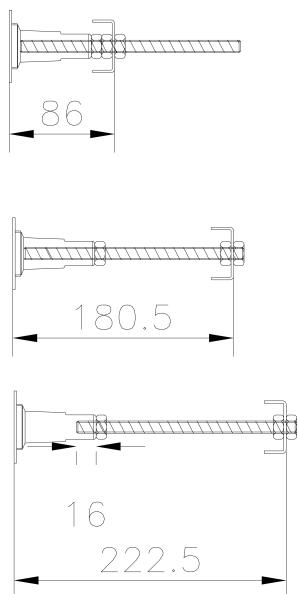

### Product Dimensions

Length (mm):	1700
Width (mm):	750
Depth (mm):	400
Nett Weight (kg):	17

### Outer Box Dimensions (If Applicable)

Length (mm):	
Width (mm):	
Height (mm):	
Gross Weight (kg):	
Barcode:	5055275833162

### Product Details

Country of Origin:	Poland
Fitting Instruction:	No
Certification:	FSC: No      CE: Yes
Material Colour Reference:	European White
Product Material:	Acrylic
Material Thickness:	4mm
Volume (Ltr):	179L
Displaced Capacity:	109L
Leg Set Included:	Legset Not Included
Waste Included:	Waste Not Included
Drilled/Undrilled:	Undrilled For Taps
Includes Grips:	No Grips Supplied
Embossed:	No
No of Tapholes:	None
Anti-Slip:	No

### Product Dimensions

Length (mm):	570
Width (mm):	
Depth (mm):	
Nett Weight (kg):	1.9