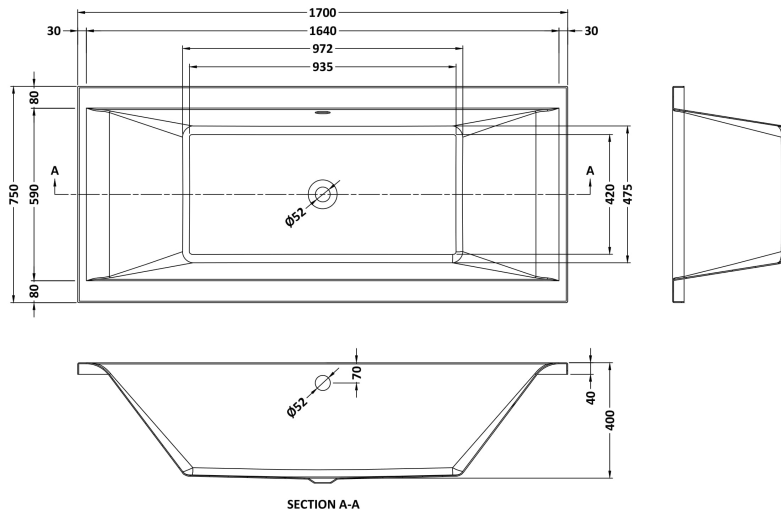

Sales Code: NBA210

Description: Square Double Ended Bath 1700X750

Packaging Details

Barcode: 5055369006748