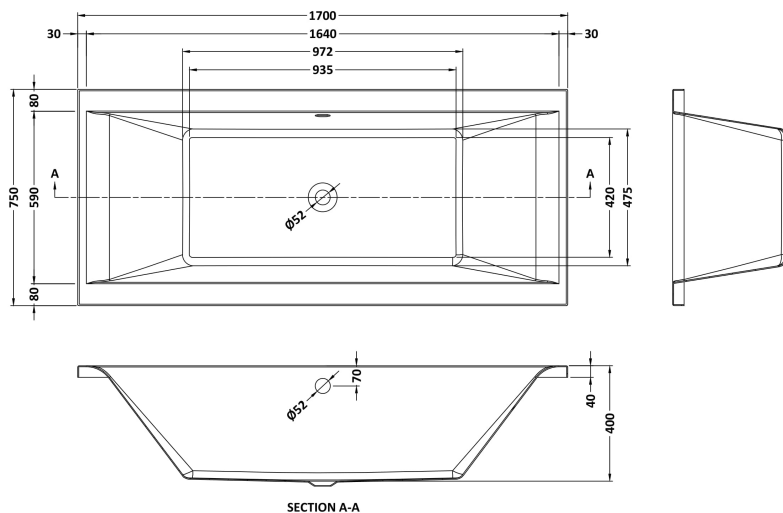

### Product Dimensions

Length (mm):	1700
Width (mm):	750
Depth (mm):	400
Nett Weight (kg):	17

### Packaging Dimensions

Length (mm):	1700
Width (mm):	750
Depth (mm):	425
Gross Weight (kg):	17

### Product Dimensions

Length (mm):	570
Width (mm):	
Depth (mm):	
Nett Weight (kg):	1.9

### Packaging Dimensions

Length (mm):	600
Width (mm):	60
Depth (mm):	60
Gross Weight (kg):	1.9