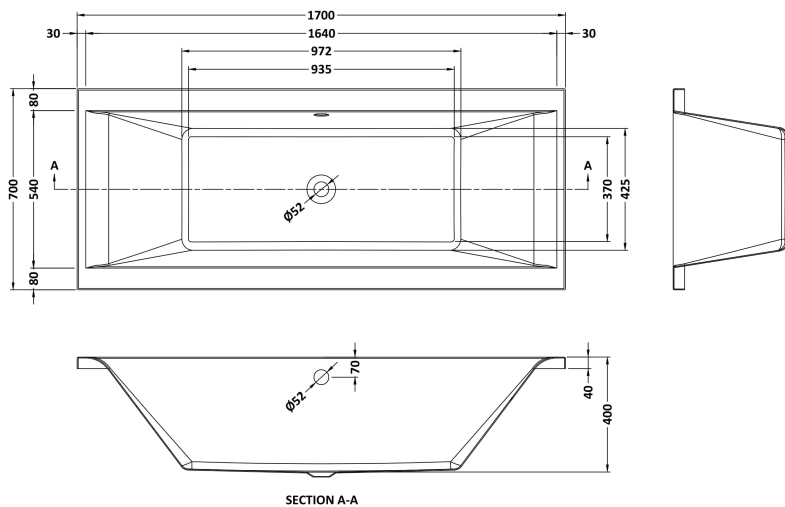

### Product Dimensions

Length (mm):	1700
Width (mm):	700
Depth (mm):	400
Nett Weight (kg):	18.4

### Packaging Dimensions

Length (mm):	1700
Width (mm):	730
Depth (mm):	400
Gross Weight (kg):	18.4

### Product Dimensions

Length (mm):	570
Width (mm):	
Depth (mm):	
Nett Weight (kg):	1.9

### Packaging Dimensions

Length (mm):	600
Width (mm):	60
Depth (mm):	60
Gross Weight (kg):	1.9