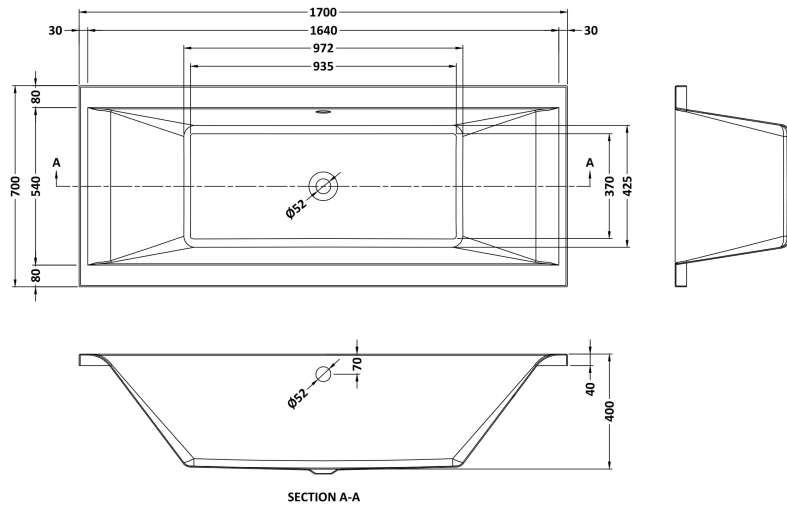

Sales Code: NBA209

Description: Square Double Ended Bath 1700X700

Packaging Details

Barcode: 5055369006731