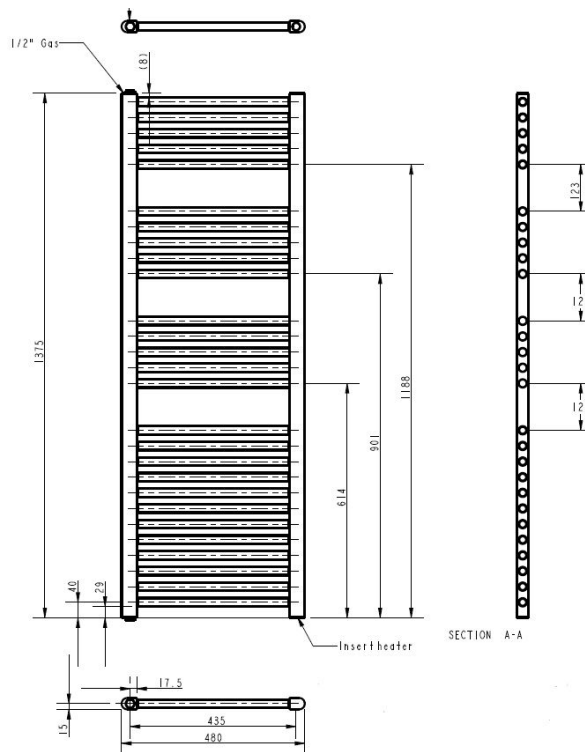

**Sales Code:** MTY158

**Description:** Round White Rad 1375X480 (750 Watt)

**Product Dimensions**

Height (mm):	1375
Width (mm):	480
Depth (mm):	30
Length (mm):	
Nett Weight (kg):	17

**Packaging Dimensions**

Height (mm):	500
Width (mm):	500
Length (mm):	1525
Gross Weight (kg):	18

**Packaging Data**

Box Colour:	Brown Cardboard Box
Box Qty:	1
Label Size:	190 x 75
Label Colour:	White Label
Label Qty:	1

**Outer Box Dimensions (If Applicable)**

Height (mm):	
Width (mm):	
Length (mm):	
Gross Weight (kg):	
Barcode:	5055275893913

**Product Details**

Country of Origin:	Italy		
Fitting Instruction:	Yes		
Certification:	CE: Yes	RoHS: Yes	WEEE: Yes
Colour/Finish:	White		
RAL No:	9016		
Product Material:	Steel		
Heat Element Wattage:	750 W		
Heating Element Wattage Compatible:	Yes		
BTU Outputs:	30°C /	50°C / 2559	60°C /
Thermal Outputs: (Watts)	30°C /	50°C / 750W	60°C /
Pipe Centres - If Vertical:	435mm		
Pipe Centres - If Horizontal:	N/A		
Max Projection:	85/95		
Tube Diameter:	22mm		
Packaging Volume (L):	5,9		
Wall to Centre of Tappings:	>200		
Floor to Centre of Tappings:	70/85		
Dual Fuel:	No		
IP Rating:	Ip64 Ingress Protection		