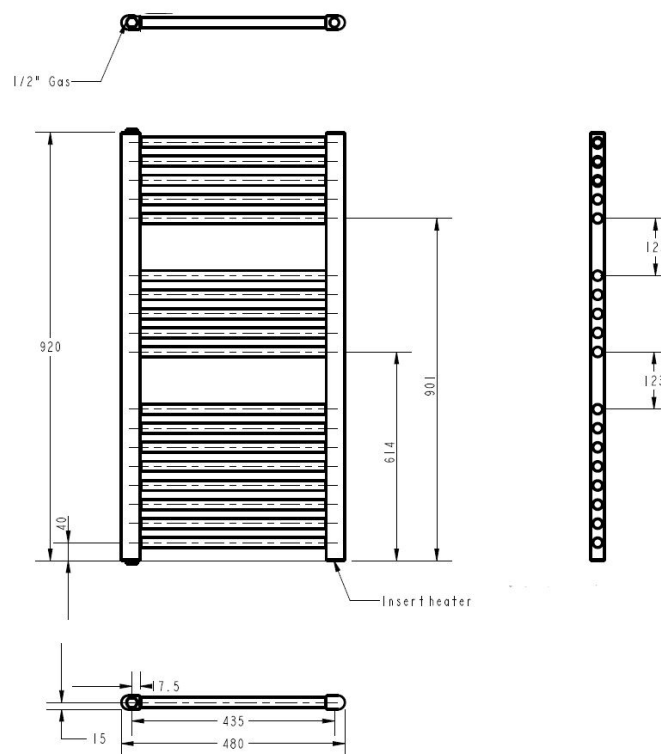

Sales Code: MTY157

Description: Round White Rad 920X480 (500 Watt)

Product Dimensions

Height (mm):	920
Width (mm):	480
Depth (mm):	30
Length (mm):	
Nett Weight (kg):	10.3

Packaging Dimensions

Height (mm):	45
Width (mm):	510
Length (mm):	1052
Gross Weight (kg):	11.51

Packaging Data

Box Colour:	Brown Cardboard Box
Box Qty:	1
Label Size:	190 x 75
Label Colour:	White Label
Label Qty:	1

Outer Box Dimensions (If Applicable)

Height (mm):	
Width (mm):	
Length (mm):	
Gross Weight (kg):	
Barcode:	5055275893906

Product Details

Country of Origin:	Italy		
Fitting Instruction:	Yes		
Certification:	CE: Yes	RoHS: Yes	WEEE: Yes
Colour/Finish:	White		
RAL No:	9016		
Product Material:	Steel		
Heat Element Wattage:	500 W		
Heating Element Wattage Compatible:	Yes		
BTU Outputs:	30°C /	50°C / 1706	60°C /
Thermal Outputs: (Watts)	30°C /	50°C / 500W	60°C /
Pipe Centres - If Vertical:	435mm		
Pipe Centres - If Horizontal:	N/A		
Max Projection:	85/95		
Tube Diameter:	22mm		
Packaging Volume (L):	4		
Wall to Centre of Tappings:	>200		
Floor to Centre of Tappings:	70/85		
Dual Fuel:	No		
IP Rating:	Ip64 Ingress Protection		