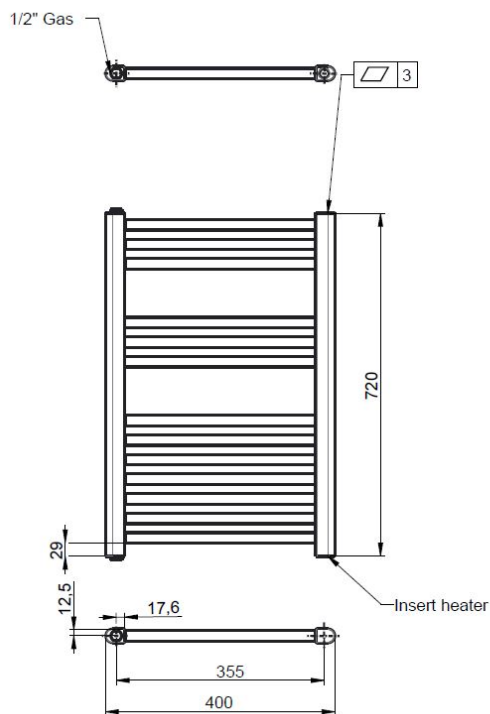

Sales Code: MTY156

Description: Round White Rad 720X400 (300 Watt)

Product Dimensions

Height (mm):	720
Width (mm):	400
Depth (mm):	30
Length (mm):	
Nett Weight (kg):	9

Packaging Dimensions

Height (mm):	500
Width (mm):	425
Length (mm):	870
Gross Weight (kg):	10

Packaging Data

Box Colour:	Brown Cardboard Box
Box Qty:	1
Label Size:	190 x 75
Label Colour:	White Label
Label Qty:	1

Outer Box Dimensions (If Applicable)

Height (mm):	
Width (mm):	
Length (mm):	
Gross Weight (kg):	
Barcode:	5055275893890

Product Details

Country of Origin:	Italy		
Fitting Instruction:	Yes		
Certification:	CE: Yes	RoHS: Yes	WEEE: Yes
Colour/Finish:	White		
RAL No:	9016		
Product Material:	Steel		
Heat Element Wattage:	300 W		
Heating Element Wattage Compatible:	Yes		
BTU Outputs:	30°C /	50°C / 1024	60°C /
Thermal Outputs: (Watts)	30°C /	50°C / 300W	60°C /
Pipe Centres - If Vertical:	435mm		
Pipe Centres - If Horizontal:	N/A		
Max Projection:	85/95		
Tube Diameter:	22mm		
Packaging Volume (L):	2.6		
Wall to Centre of Tappings:	>200		
Floor to Centre of Tappings:	70/85		
Dual Fuel:	No		
IP Rating:	Ip64 Ingress Protection		