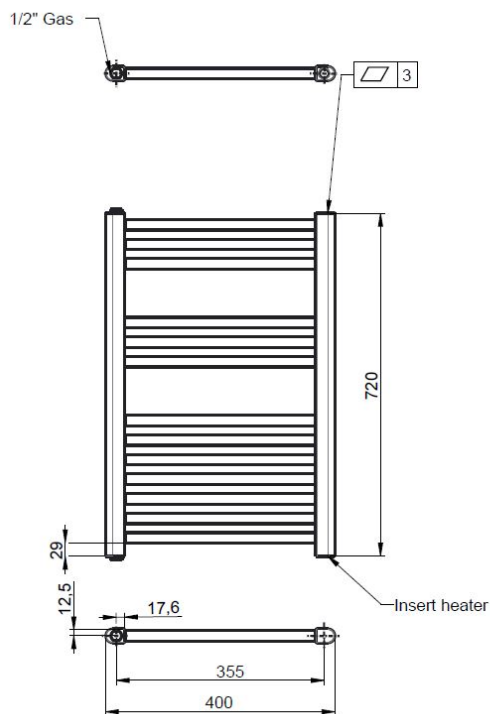

### Product Dimensions

Height (mm):	720
Width (mm):	400
Depth (mm):	30
Length (mm):	
Nett Weight (kg):	9

### Packaging Dimensions

Height (mm):	500
Width (mm):	425
Length (mm):	870
Gross Weight (kg):	10

### Packaging Data

Box Colour:	Brown Cardboard Box
Box Qty:	1
Label Size:	190 x 75
Label Colour:	White Label
Label Qty:	1

### Outer Box Dimensions (If Applicable)

Height (mm):	
Width (mm):	
Length (mm):	
Gross Weight (kg):	
Barcode:	5055275893838