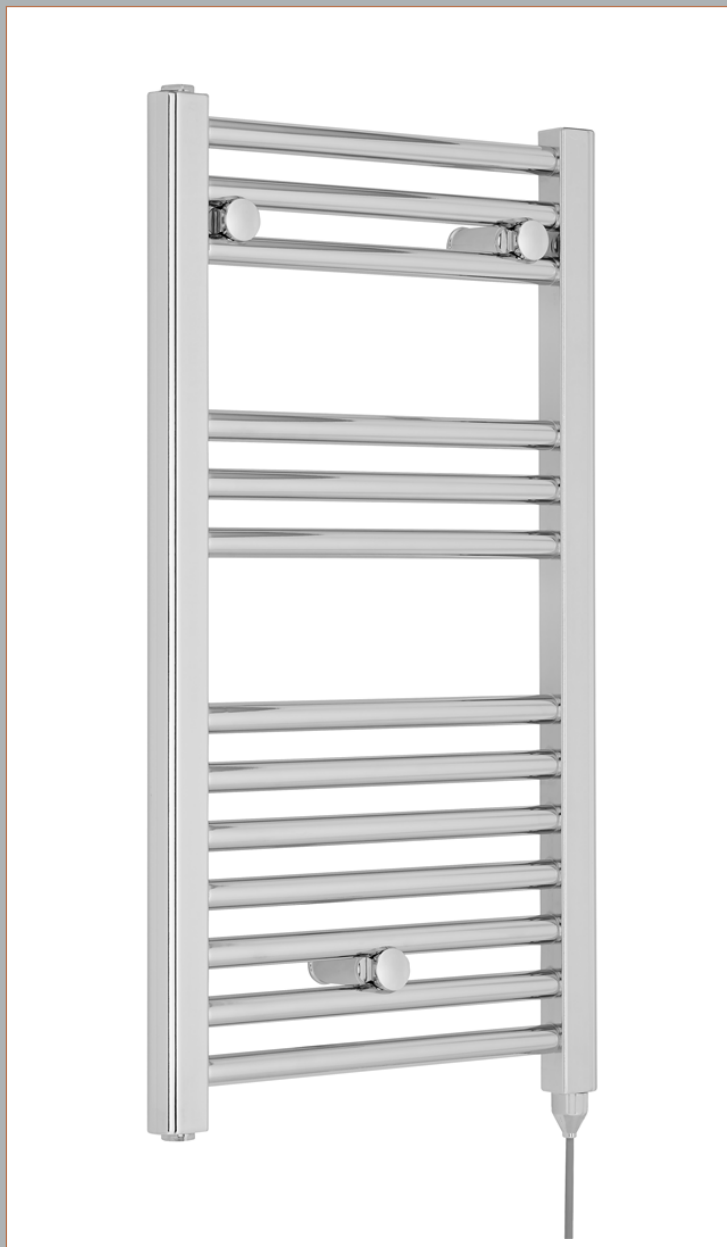

**Sales Code:** MTY150

**Description:** Round Chrome Rad 720X400 (200 Watt)

### Product Dimensions

Height (mm):	720
Width (mm):	400
Depth (mm):	30
Length (mm):	
Nett Weight (kg):	9

### Packaging Dimensions

Height (mm):	500
Width (mm):	425
Length (mm):	870
Gross Weight (kg):	10

### Packaging Data

Box Colour:	Brown Cardboard Box
Box Qty:	1
Label Size:	190 x 75
Label Colour:	White Label
Label Qty:	1