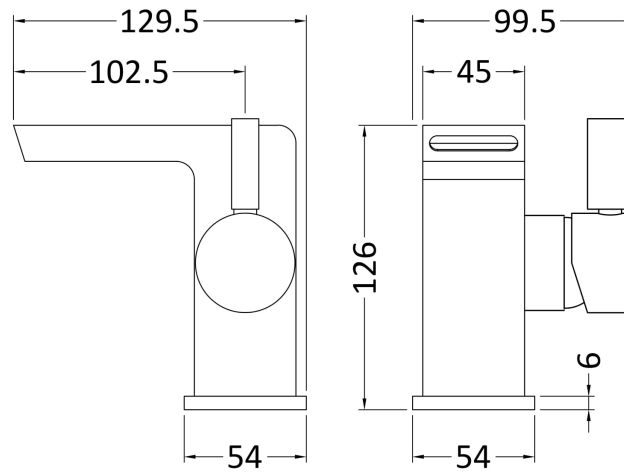

Sales Code: MIN365

Description: Bloc Mini Side Action Mono Basin & Waste

Product Dimensions

Height (mm):	126
Width (mm):	54
Depth (mm):	125
Length (mm):	
Nett Weight (kg):	1.25

Packaging Dimensions

Height (mm):	420
Width (mm):	300
Depth (mm):	240
Gross Weight (kg):	1.45

Packaging Data

Box Colour:	White Cardboard Box
Box Qty:	1
Label Size:	100 x 50
Label Colour:	White Label
Label Qty:	2

Outer Box Dimensions (If Applicable)

Height (mm):	320
Width (mm):	360
Depth (mm):	400
Length (mm):	
Gross Weight (kg):	12
Barcode:	5055275870686

Product Details

Country of Origin:	China
Fitting Instruction:	Yes
Product Material:	Brass
Control Type:	Manual
Waste Included:	Waste Included
Waste Type:	Not Applicable
WRAS Approval: N/A	Approval No: N/A
Valve/Cartridge Type:	Single Lever Cartridge
Colour/Finish:	Chrome
Mount Type:	Deck
Operating Pressure (bar):	0.2

Flow Rates: (Litres Per Min) 0.1 bar: 1.9 0.5 bar: 4.2 1 bar: 6.1 2 bar: 8.6 3 bar: 10.5

Pipe Size: 15 mm (1/2" Bsp)

Pipe Centres: N/A