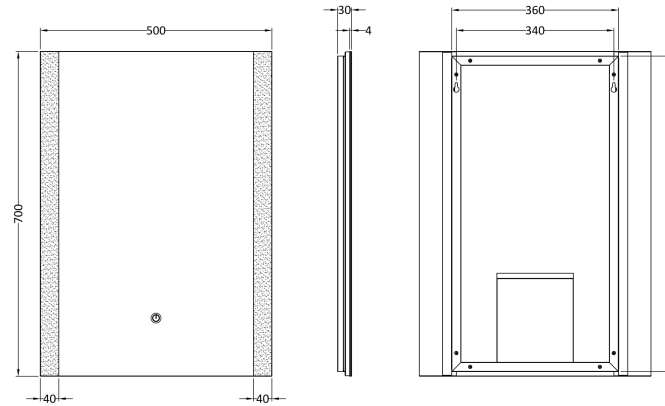

Sales Code: LQ601

Description: 700X500 Ambient Mirror

### Product Dimensions

Height (mm):	700
Width (mm):	500
Depth (mm):	30
Nett Weight (kg):	5

### Packaging Dimensions

Height (mm):	830
Width (mm):	625
Depth (mm):	90
Gross Weight (kg):	7

### Outer Box Dimensions (If Applicable)

Height (mm):	
Width (mm):	
Depth (mm):	
Gross Weight (kg):	
Barcode:	5056211890638