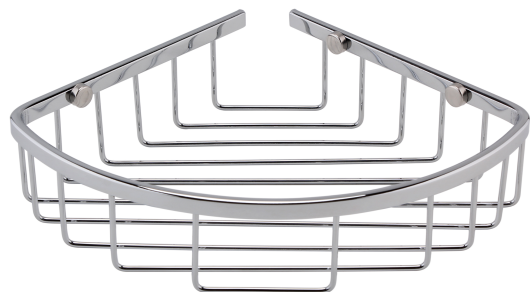

Sales Code: LL306

Description: Wirework Deep Corner Basket

Product Dimensions

Length (mm):	
Width (mm):	202
Height (mm):	56
Depth (mm):	202
Nett Weight (kg):	0.5

Packaging Dimensions

Height (mm):	220
Width (mm):	220
Depth (mm):	100
Gross Weight (kg):	0.5

Packaging Data

Box Colour:	White Cardboard Box
Box Qty:	1
Label Size:	100 x 50
Label Colour:	White Label
Label Qty:	2

Outer Box Dimensions (If Applicable)

Height (mm):	
Width (mm):	
Length (mm):	
Depth (mm):	
Gross Weight (kg):	10
Barcode:	5055146105817

Product Details

Country of Origin:	China
Fitting Instruction:	No
CE Certification:	N/A
Product Material:	Brass
Heating Element Wattage:	Not Applicable
Colour/Finish:	Chrome
Product Diameter:	Not Applicable
Connection Size:	Not Applicable