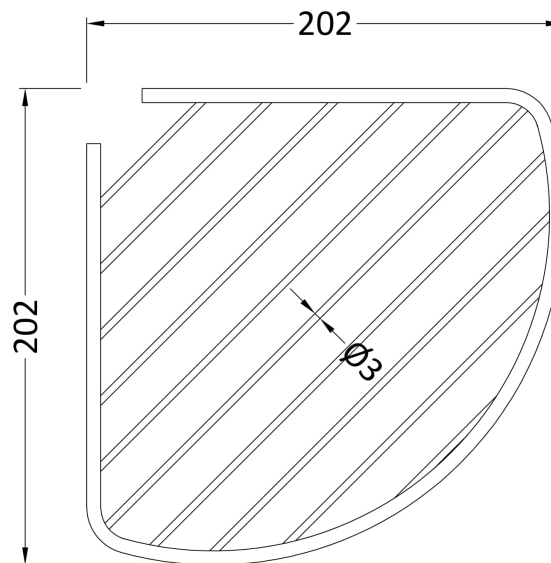

Sales Code: LL306

Description: Wirework Deep Corner Basket

Product Dimensions

Length (mm):	
Width (mm):	202
Height (mm):	56
Depth (mm):	202
Nett Weight (kg):	0.5

Packaging Dimensions

Height (mm):	220
Width (mm):	220
Depth (mm):	100
Gross Weight (kg):	0.5

Packaging Data

Box Colour:	White Cardboard Box
Box Qty:	1
Label Size:	100 x 50
Label Colour:	White Label
Label Qty:	2

Outer Box Dimensions (If Applicable)

Height (mm):	
Width (mm):	
Length (mm):	
Depth (mm):	
Gross Weight (kg):	10
Barcode:	5055146105817

Product Details

Country of Origin:	China
Fitting Instruction:	No
CE Certification:	N/A
Product Material:	Brass
Heating Element Wattage:	Not Applicable
Colour/Finish:	Chrome
Product Diameter:	Not Applicable
Connection Size:	Not Applicable