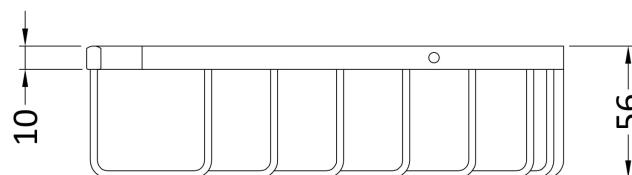

Sales Code: LL306

Description: Wirework Deep Corner Basket

Product Dimensions

Length (mm):	
Width (mm):	202
Height (mm):	56
Depth (mm):	202
Nett Weight (kg):	0.5

Packaging Dimensions

Height (mm):	220
Width (mm):	220
Depth (mm):	100
Gross Weight (kg):	0.5

Packaging Data

Box Colour:	White Cardboard Box
Box Qty:	1
Label Size:	100 x 50
Label Colour:	White Label
Label Qty:	2

Outer Box Dimensions (If Applicable)

Height (mm):	
Width (mm):	
Length (mm):	
Depth (mm):	
Gross Weight (kg):	10
Barcode:	5055146105817

Product Details

Country of Origin:	China
Fitting Instruction:	No
CE Certification:	N/A
Product Material:	Brass
Heating Element Wattage:	Not Applicable
Colour/Finish:	Chrome
Product Diameter:	Not Applicable
Connection Size:	Not Applicable