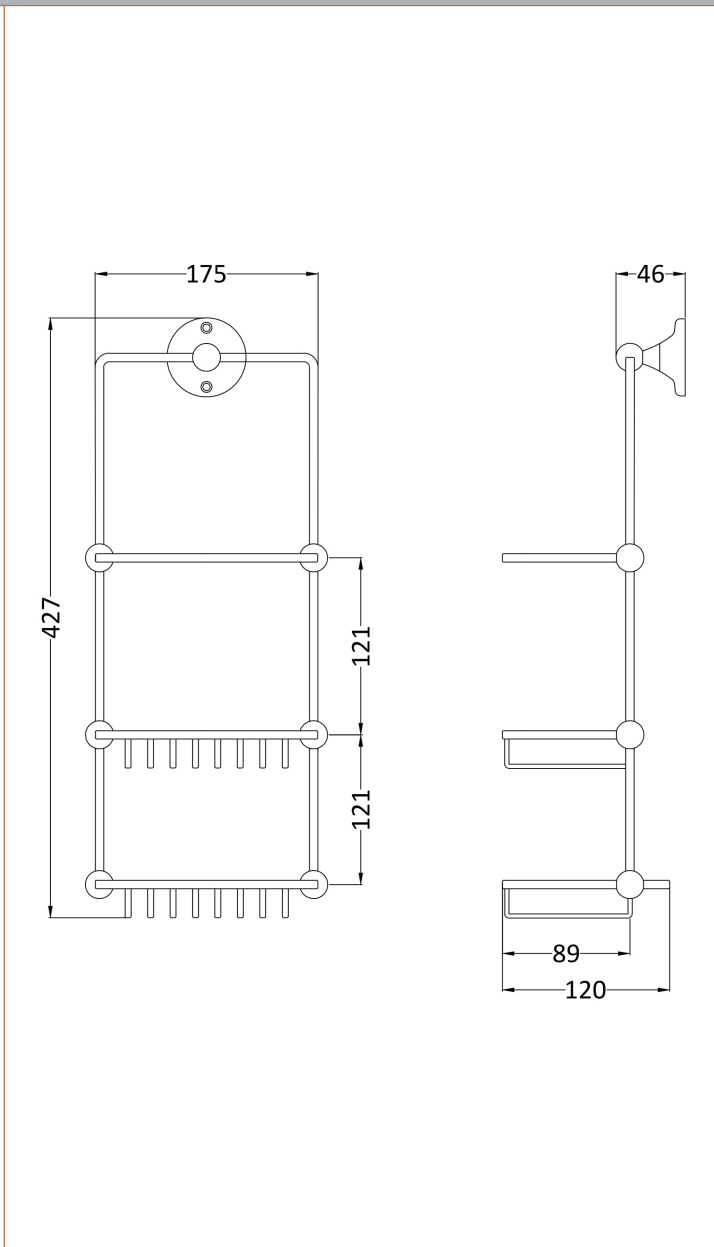

Sales Code: LH316

Description: Traditional Shower Tidy

Product Dimensions

Length (mm):	
Width (mm):	152
Height (mm):	411
Depth (mm):	116
Nett Weight (kg):	1

Packaging Dimensions

Height (mm):	415
Width (mm):	185
Depth (mm):	130
Gross Weight (kg):	1

Packaging Data

Box Colour:	White Cardboard Box
Box Qty:	1
Label Size:	100 x 50
Label Colour:	White Label
Label Qty:	2

Outer Box Dimensions (If Applicable)

Height (mm):	680
Width (mm):	440
Length (mm):	
Depth (mm):	
Gross Weight (kg):	10
Barcode:	5055146106265

Product Details

Country of Origin:	China
Fitting Instruction:	No
CE Certification:	N/A
Product Material:	Brass
Heating Element Wattage:	Not Applicable
Colour/Finish:	Chrome
Product Diameter:	Not Applicable
Connection Size:	Not Applicable