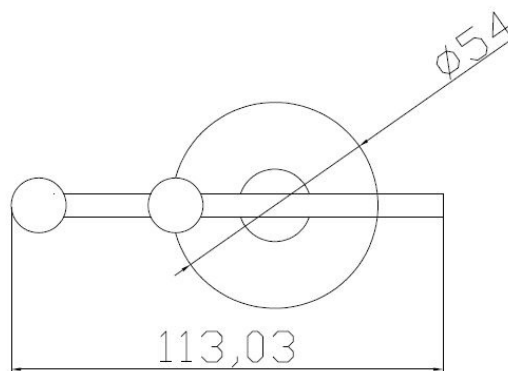

Sales Code: LH311

Description: Traditional Double Robe Hook

**Product Dimensions**

Length (mm):	
Width (mm):	54
Height (mm):	113
Depth (mm):	100
Nett Weight (kg):	0.25

Packaging Dimensions

Height (mm):	131
Width (mm):	125
Depth (mm):	61
Gross Weight (kg):	0.25

Packaging Data

Box Colour:	White Cardboard Box
Box Qty:	1
Label Size:	100 x 50
Label Colour:	White Label
Label Qty:	2

Outer Box Dimensions (If Applicable)

Height (mm):	330
Width (mm):	650
Length (mm):	
Depth (mm):	
Gross Weight (kg):	13
Barcode:	5055146101529

Product Details

Country of Origin:	China
Fitting Instruction:	No
CE Certification:	N/A
Product Material:	Brass
Heating Element Wattage:	Not Applicable
Colour/Finish:	Chrome
Product Diameter:	Not Applicable
Connection Size:	Not Applicable