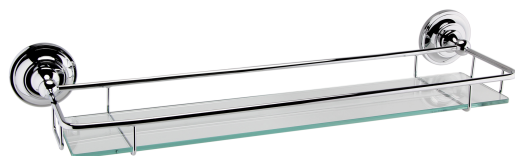

Sales Code: LH305

Description: Traditional Gallery Shelf

Product Dimensions

Length (mm):	
Width (mm):	536
Height (mm):	66
Depth (mm):	146
Nett Weight (kg):	1

Packaging Dimensions

Height (mm):	480
Width (mm):	155
Depth (mm):	68
Gross Weight (kg):	1

Packaging Data

Box Colour:	White Cardboard Box
Box Qty:	1
Label Size:	100 x 50
Label Colour:	White Label
Label Qty:	2

Outer Box Dimensions (If Applicable)

Height (mm):	365
Width (mm):	500
Length (mm):	
Depth (mm):	
Gross Weight (kg):	10
Barcode:	5055146105909