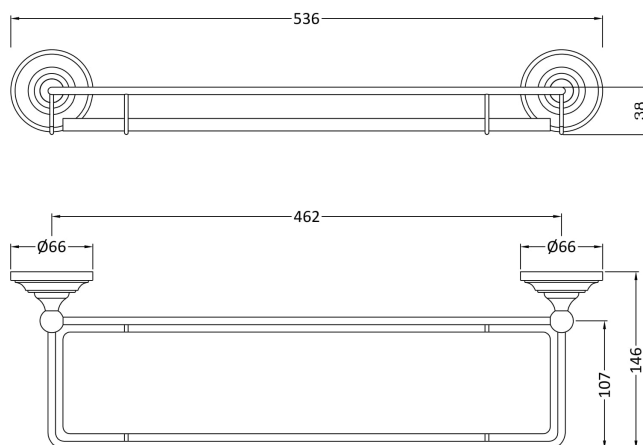

Sales Code: LH305

Description: Traditional Gallery Shelf

Product Dimensions

Length (mm):	
Width (mm):	536
Height (mm):	66
Depth (mm):	146
Nett Weight (kg):	1

Packaging Dimensions

Height (mm):	480
Width (mm):	155
Depth (mm):	68
Gross Weight (kg):	1

Packaging Data

Box Colour:	White Cardboard Box
Box Qty:	1
Label Size:	100 x 50
Label Colour:	White Label
Label Qty:	2

Outer Box Dimensions (If Applicable)

Height (mm):	365
Width (mm):	500
Length (mm):	
Depth (mm):	
Gross Weight (kg):	10
Barcode:	5055146105909

Product Details

Country of Origin:	China
Fitting Instruction:	No
CE Certification:	N/A
Product Material:	Brass
Heating Element Wattage:	Not Applicable
Colour/Finish:	Chrome
Product Diameter:	Not Applicable
Connection Size:	Not Applicable