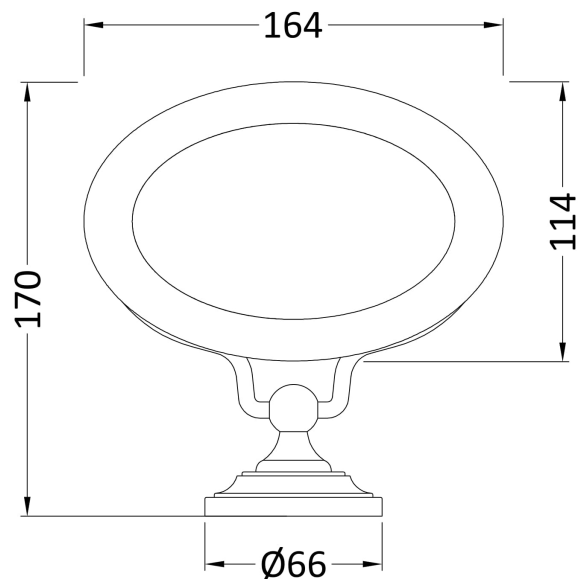

Sales Code: LH303

Description: Traditional Soap Dish

### Product Dimensions

Length (mm):	
Width (mm):	164
Height (mm):	66
Depth (mm):	170
Nett Weight (kg):	1

### Packaging Dimensions

Height (mm):	175
Width (mm):	165
Depth (mm):	100
Gross Weight (kg):	1

### Outer Box Dimensions (If Applicable)

Height (mm):	560
Width (mm):	370
Length (mm):	
Depth (mm):	
Gross Weight (kg):	20
Barcode:	5055146105855