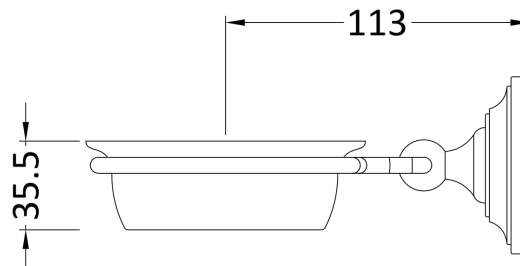

Sales Code: LH303

Description: Traditional Soap Dish

### Product Dimensions

Length (mm):	
Width (mm):	164
Height (mm):	66
Depth (mm):	170
Nett Weight (kg):	1

### Packaging Dimensions

Height (mm):	175
Width (mm):	165
Depth (mm):	100
Gross Weight (kg):	1

### Outer Box Dimensions (If Applicable)

Height (mm):	560
Width (mm):	370
Length (mm):	
Depth (mm):	
Gross Weight (kg):	20
Barcode:	5055146105855