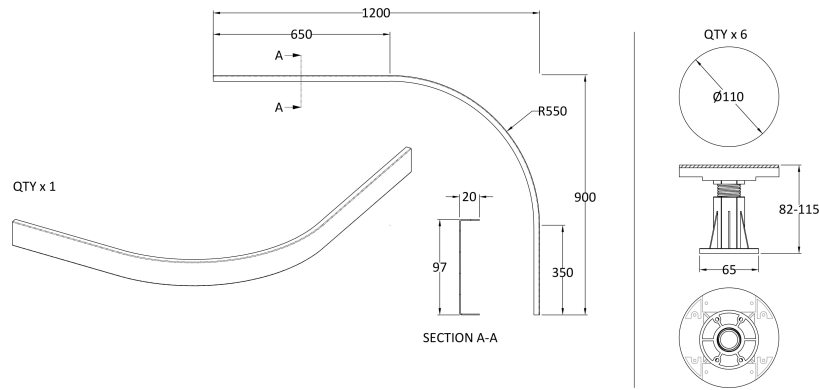

Sales Code: LEG6W

Description: Suitable For 1000-1200 Quad&Offset Trays

Packaging Details

Barcode: 5056211868811

Sales Code: NTP616

Description: 1200 X 1000 Quad Tray Panel

Product Dimensions

Length (mm):	1200
Width (mm):	1000
Height (mm):	12
Nett Weight (kg):	0.4

Packaging Dimensions

Length (mm):	550
Width (mm):	550
Height (mm):	550
Gross Weight (kg):	0.4

Packaging Data

Box Colour:	Polybagged
Box Qty:	1
Label Size:	100 x 50
Label Colour:	White Label
Label Qty:	2

Outer Box Dimensions (If Applicable)

Length (mm):	
Width (mm):	
Height (mm):	
Gross Weight (kg):	
Barcode:	5056211855460

Product Details

Country of Origin:	United Kingdom
Fitting Instruction:	No
CE Certification:	
Colour/Finish:	White
Product Material:	Acrylic Capped ABS
Material Colour Reference:	European White
Radius:	550
Waste Required (mm):	
Compatible with Leg Kit:	Not Applicable

Sales Code: NTP001B

Description: Pack Of 8 Legs/Clips & Screws

Product Dimensions

Length (mm):
 Width (mm):
 Height (mm):
 Nett Weight (kg): 0.83

Packaging Dimensions

Length (mm): 180
 Width (mm): 120
 Height (mm): 125
 Gross Weight (kg): 0.83