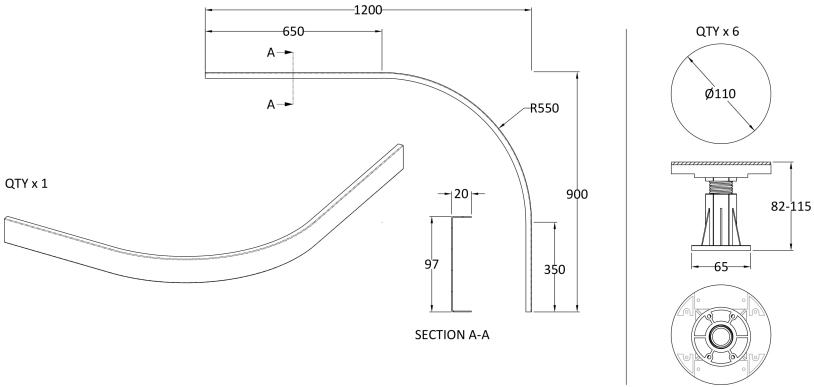

Sales Code: LEG6S

Description: Suitable For 1000-1200 Quad & Offset Tra

Packaging Details

Barcode: 5056211868880

Sales Code: TR71616

Description: 1200 X 1000 Quad Tray Panel

Product Dimensions

Length (mm):	1200
Width (mm):	1000
Height (mm):	12
Nett Weight (kg):	0.4

Packaging Dimensions

Length (mm):	550
Width (mm):	550
Height (mm):	550
Gross Weight (kg):	0.4

Packaging Data

Box Colour:	Polybagged
Box Qty:	1
Label Size:	100 x 50
Label Colour:	White Label
Label Qty:	2

Outer Box Dimensions (If Applicable)

Length (mm):	
Width (mm):	
Height (mm):	
Gross Weight (kg):	
Barcode:	5056211855477

Product Details

Country of Origin:	United Kingdom
Fitting Instruction:	No
CE Certification:	
Colour/Finish:	White
Product Material:	Acrylic Capped ABS
Material Colour Reference:	Slate Grey
Radius:	550
Waste Required (mm):	
Compatible with Leg Kit:	Not Applicable

Sales Code: NTP001B

Description: Pack Of 8 Legs/Clips & Screws

Product Dimensions

Length (mm):
 Width (mm):
 Height (mm):
 Nett Weight (kg): 0.83

Packaging Dimensions

Length (mm): 180
 Width (mm): 120
 Height (mm): 125
 Gross Weight (kg): 0.83