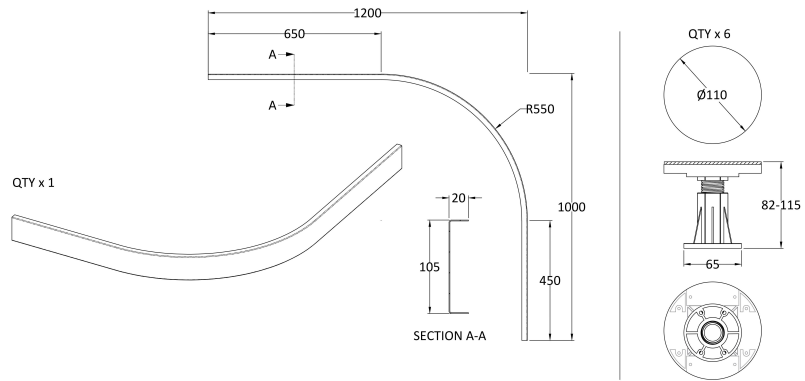

Sales Code: LEG5W

Description: Suitable For 700-900 Quad & Offset Trays

Packaging Details

Barcode: 5056211868804

Sales Code: NTP614

Description: 1200 X 900 Quad Tray Panel

Product Dimensions

Length (mm):	1200
Width (mm):	900
Height (mm):	12
Nett Weight (kg):	0.4

Packaging Dimensions

Length (mm):	550
Width (mm):	550
Height (mm):	550
Gross Weight (kg):	0.4

Packaging Data

Box Colour:	Polybagged
Box Qty:	1
Label Size:	100 x 50
Label Colour:	White Label
Label Qty:	2

Outer Box Dimensions (If Applicable)

Length (mm):	
Width (mm):	
Height (mm):	
Gross Weight (kg):	
Barcode:	5055369007974

Product Details

Country of Origin:	United Kingdom
Fitting Instruction:	No
CE Certification:	
Colour/Finish:	White
Product Material:	Acrylic Capped ABS
Material Colour Reference:	European White
Radius:	550
Waste Required (mm):	
Compatible with Leg Kit:	Not Applicable

Sales Code: NTP001A

Description: Pack Of 6 Legs/Clips & Screws

Product Dimensions

Length (mm):
 Width (mm):
 Height (mm):
 Nett Weight (kg): 0.83

Packaging Dimensions

Length (mm): 180
 Width (mm): 120
 Height (mm): 125
 Gross Weight (kg): 0.83