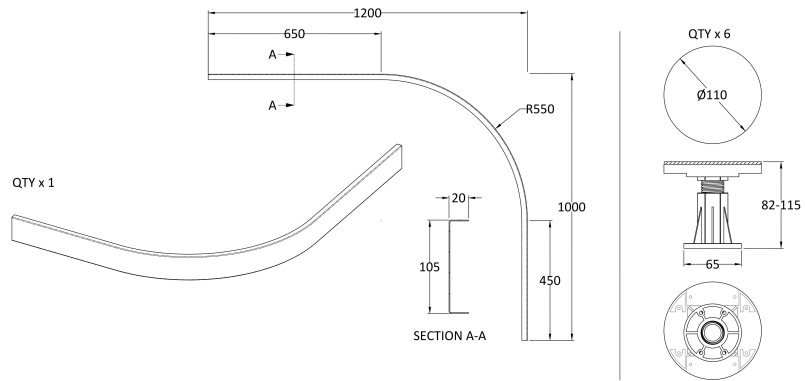

Sales Code: LEG5S

Description: Suitable For 700-900 Quad & Offset Trays

Packaging Details

Barcode: 5056211868873

Sales Code: TR71616

Description: 1200 X 1000 Quad Tray Panel

Product Dimensions

Length (mm):	1200
Width (mm):	1000
Height (mm):	12
Nett Weight (kg):	0.4

Packaging Dimensions

Length (mm):	550
Width (mm):	550
Height (mm):	550
Gross Weight (kg):	0.4

Packaging Data

Box Colour:	Polybagged
Box Qty:	1
Label Size:	100 x 50
Label Colour:	White Label
Label Qty:	2

Outer Box Dimensions (If Applicable)

Length (mm):	
Width (mm):	
Height (mm):	
Gross Weight (kg):	
Barcode:	5056211855477

Product Details

Country of Origin:	United Kingdom
Fitting Instruction:	No
CE Certification:	
Colour/Finish:	White
Product Material:	Acrylic Capped ABS
Material Colour Reference:	Slate Grey
Radius:	550
Waste Required (mm):	
Compatible with Leg Kit:	Not Applicable

Sales Code: NTP001A

Description: Pack Of 6 Legs/Clips & Screws

Product Dimensions

Length (mm):
 Width (mm):
 Height (mm):
 Nett Weight (kg): 0.83

Packaging Dimensions

Length (mm): 180
 Width (mm): 120
 Height (mm): 125
 Gross Weight (kg): 0.83