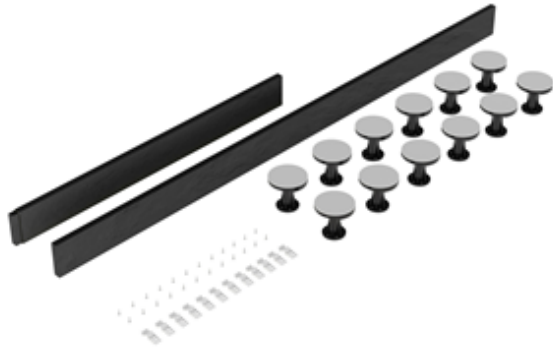

Sales Code: LEG4S

Description: Suitable For 1300-1800 Rec & Walk In Tra

Packaging Details

Barcode: 5056211868866

Sales Code: TR71575**Description:** 1800 Tray Panel**Product Dimensions**

Length (mm):	1800
Width (mm):	105
Height (mm):	12
Nett Weight (kg):	0.5

Packaging Dimensions

Length (mm):	1810
Width (mm):	110
Height (mm):	15
Gross Weight (kg):	0.5

Packaging Data

Box Colour:	Polybagged
Box Qty:	1
Label Size:	100 x 50
Label Colour:	White Label
Label Qty:	2

Outer Box Dimensions (If Applicable)

Length (mm):	
Width (mm):	
Height (mm):	
Gross Weight (kg):	
Barcode:	5056211855491

Product Details

Country of Origin:	United Kingdom
Fitting Instruction:	No
CE Certification:	
Colour/Finish:	White
Product Material:	Acrylic Capped ABS
Material Colour Reference:	Slate Grey
Radius:	0
Waste Required (mm):	
Compatible with Leg Kit:	Not Applicable

Sales Code: TR71515

Description: 1000 Tray Panel (1000 X 105 X 12)

Product Dimensions

Length (mm):
 Width (mm):
 Height (mm):
 Nett Weight (kg): 0.3

Packaging Dimensions

Length (mm): 125
 Width (mm): 1100
 Height (mm): 15
 Gross Weight (kg): 0.3