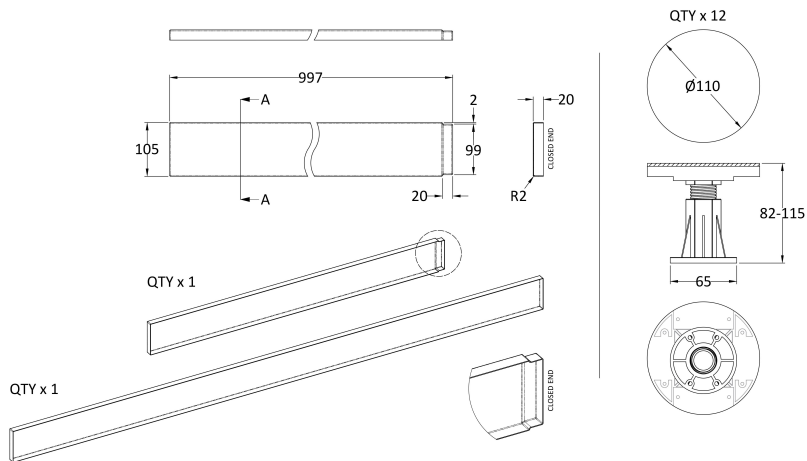

Sales Code: LEG4S

Description: Suitable For 1300-1800 Rec & Walk In Tra

Packaging Details

Barcode: 5056211868866