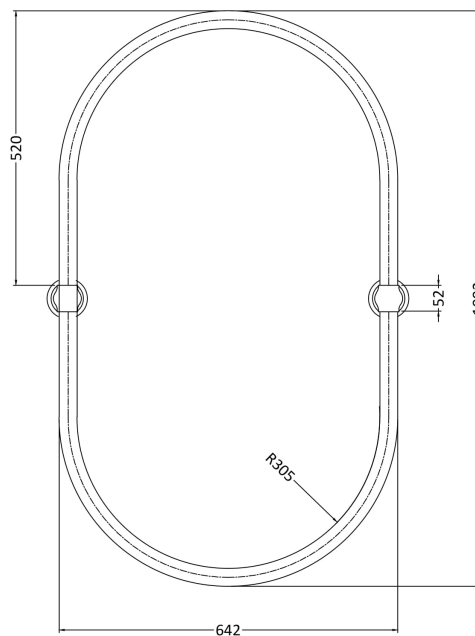

Sales Code: LDA010

Description: Full Shower Curtain Ring

Product Dimensions

| | |
|-------------------|------|
| Length (mm): | |
| Width (mm): | 1092 |
| Height (mm): | 375 |
| Depth (mm): | 686 |
| Nett Weight (kg): | 6.34 |

Packaging Dimensions

| | |
|--------------------|------|
| Height (mm): | 670 |
| Width (mm): | 100 |
| Depth (mm): | 1245 |
| Gross Weight (kg): | 6.34 |

Packaging Data

| | |
|---------------|---------------------|
| Box Colour: | White Cardboard Box |
| Box Qty: | 1 |
| Label Size: | 100 x 50 |
| Label Colour: | White Label |
| Label Qty: | 1 |

Outer Box Dimensions (If Applicable)

| | |
|--------------------|---------------|
| Height (mm): | |
| Width (mm): | |
| Length (mm): | |
| Depth (mm): | |
| Gross Weight (kg): | 6 |
| Barcode: | 5055369036332 |

Product Details

| | |
|--------------------------|----------------|
| Country of Origin: | China |
| Fitting Instruction: | No |
| CE Certification: | N/A |
| Product Material: | Brass |
| Heating Element Wattage: | Not Applicable |
| Colour/Finish: | Chrome |
| Product Diameter: | |
| Connection Size: | Not Applicable |