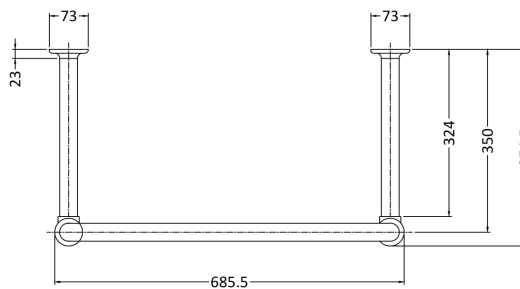

Sales Code: LDA010

Description: Full Shower Curtain Ring

Product Dimensions

| | |
|-------------------|------|
| Length (mm): | |
| Width (mm): | 1092 |
| Height (mm): | 375 |
| Depth (mm): | 686 |
| Nett Weight (kg): | 6.34 |

Packaging Dimensions

| | |
|--------------------|------|
| Height (mm): | 670 |
| Width (mm): | 100 |
| Depth (mm): | 1245 |
| Gross Weight (kg): | 6.34 |

Packaging Data

| | |
|---------------|---------------------|
| Box Colour: | White Cardboard Box |
| Box Qty: | 1 |
| Label Size: | 100 x 50 |
| Label Colour: | White Label |
| Label Qty: | 1 |

Outer Box Dimensions (If Applicable)

| | |
|--------------------|---------------|
| Height (mm): | |
| Width (mm): | |
| Length (mm): | |
| Depth (mm): | |
| Gross Weight (kg): | 6 |
| Barcode: | 5055369036332 |

Product Details

| | |
|--------------------------|----------------|
| Country of Origin: | China |
| Fitting Instruction: | No |
| CE Certification: | N/A |
| Product Material: | Brass |
| Heating Element Wattage: | Not Applicable |
| Colour/Finish: | Chrome |
| Product Diameter: | |
| Connection Size: | Not Applicable |