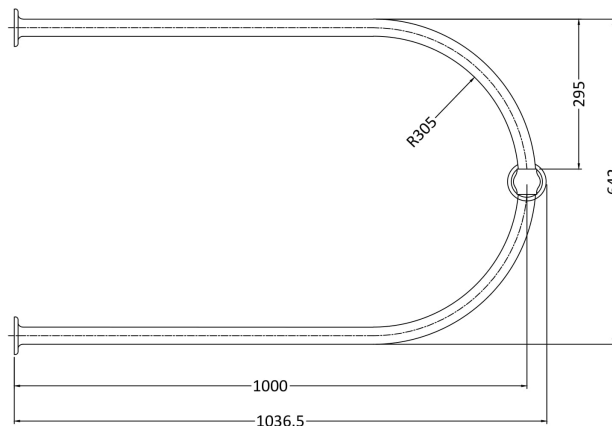

Sales Code: LDA009

Description: 1/2 Shower Curtain Ring

Product Dimensions

Length (mm):	
Width (mm):	642
Height (mm):	375
Depth (mm):	1037
Nett Weight (kg):	5.08

Packaging Dimensions

Height (mm):	680
Width (mm):	100
Depth (mm):	970
Gross Weight (kg):	5.08

Packaging Data

Box Colour:	White Cardboard Box
Box Qty:	1
Label Size:	100 x 50
Label Colour:	White Label
Label Qty:	1

Outer Box Dimensions (If Applicable)

Height (mm):	
Width (mm):	
Length (mm):	
Depth (mm):	
Gross Weight (kg):	51
Barcode:	5055369036325

Product Details

Country of Origin:	China
Fitting Instruction:	No
CE Certification:	N/A
Product Material:	Brass
Heating Element Wattage:	Not Applicable
Colour/Finish:	Chrome
Product Diameter:	
Connection Size:	Not Applicable