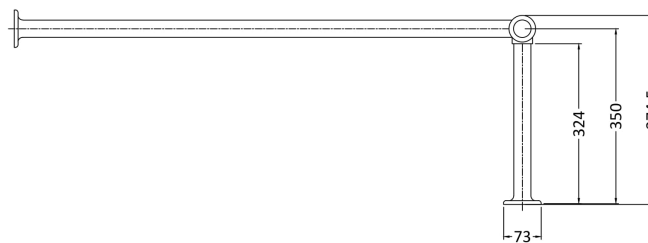

Sales Code: LDA009

Description: 1/2 Shower Curtain Ring

Product Dimensions

Length (mm):	
Width (mm):	642
Height (mm):	375
Depth (mm):	1037
Nett Weight (kg):	5.08

Packaging Dimensions

Height (mm):	680
Width (mm):	100
Depth (mm):	970
Gross Weight (kg):	5.08

Packaging Data

Box Colour:	White Cardboard Box
Box Qty:	1
Label Size:	100 x 50
Label Colour:	White Label
Label Qty:	1

Outer Box Dimensions (If Applicable)

Height (mm):	
Width (mm):	
Length (mm):	
Depth (mm):	
Gross Weight (kg):	51
Barcode:	5055369036325

Product Details

Country of Origin:	China
Fitting Instruction:	No
CE Certification:	N/A
Product Material:	Brass
Heating Element Wattage:	Not Applicable
Colour/Finish:	Chrome
Product Diameter:	
Connection Size:	Not Applicable