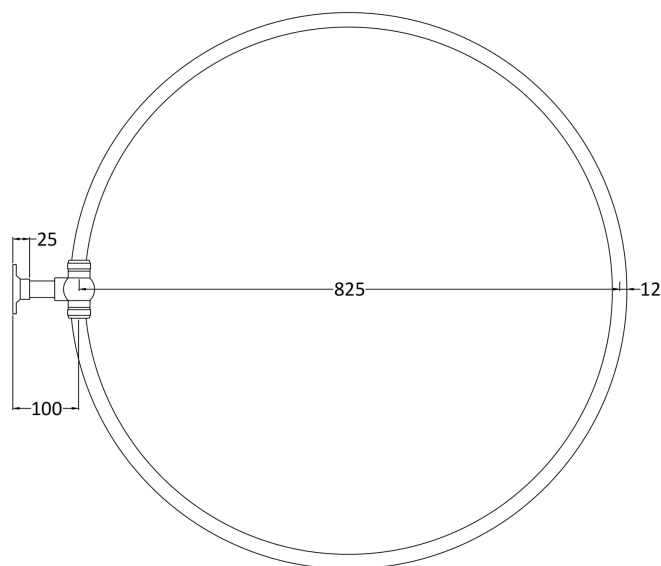

**Sales Code:** LA386

**Description:** Round Shower Ring Curtain Not Supplied

**Product Dimensions**

Length (mm):	
Width (mm):	849
Height (mm):	75
Depth (mm):	937
Nett Weight (kg):	3.66

**Packaging Dimensions**

Height (mm):	890
Width (mm):	890
Depth (mm):	50
Gross Weight (kg):	3.66

**Packaging Data**

Box Colour:	White Cardboard Box
Box Qty:	1
Label Size:	100 x 50
Label Colour:	White Label
Label Qty:	2

**Outer Box Dimensions (If Applicable)**

Height (mm):	
Width (mm):	
Length (mm):	
Depth (mm):	
Gross Weight (kg):	4
Barcode:	5055146111955

**Product Details**

Country of Origin:	China
Fitting Instruction:	No
CE Certification:	N/A
Product Material:	Brass
Heating Element Wattage:	Not Applicable
Colour/Finish:	Chrome
Product Diameter:	Not Applicable
Connection Size:	Not Applicable