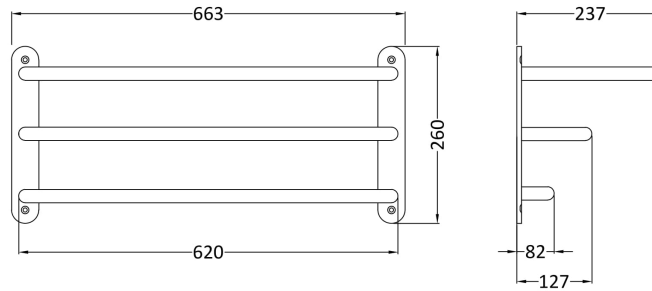

Sales Code: LA380

Description: 3 Tier Towel Rack

Product Dimensions

Length (mm):	
Width (mm):	612
Height (mm):	260
Depth (mm):	247
Nett Weight (kg):	2.46

Packaging Dimensions

Height (mm):	269
Width (mm):	58
Depth (mm):	625
Gross Weight (kg):	2.46

Packaging Data

Box Colour:	White Cardboard Box
Box Qty:	1
Label Size:	100 x 50
Label Colour:	White Label
Label Qty:	2

Outer Box Dimensions (If Applicable)

Height (mm):	
Width (mm):	
Length (mm):	
Depth (mm):	
Gross Weight (kg):	20
Barcode:	5055146104704

Product Details

Country of Origin:	China
Fitting Instruction:	No
CE Certification:	N/A
Product Material:	Brass
Heating Element Wattage:	Not Applicable
Colour/Finish:	Chrome
Product Diameter:	Not Applicable
Connection Size:	Not Applicable