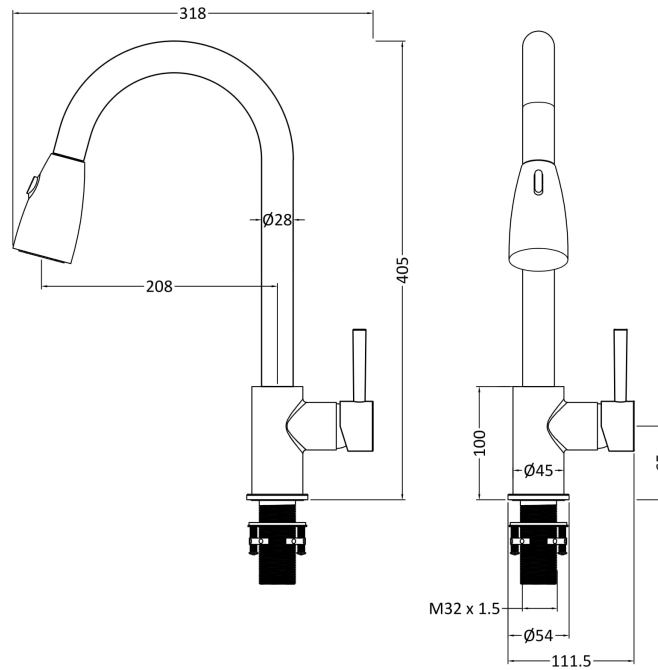

Sales Code: KC318

Description: Side Action Kitchen Tap With Rinser

Product Dimensions

Height (mm):	405
Width (mm):	111
Depth (mm):	318
Length (mm):	
Nett Weight (kg):	1.5

Packaging Dimensions

Height (mm):	515
Width (mm):	435
Depth (mm):	340
Gross Weight (kg):	1.65

Packaging Data

Box Colour:	White Cardboard Box
Box Qty:	1
Label Size:	100 x 50
Label Colour:	White Label
Label Qty:	2

Outer Box Dimensions (If Applicable)

Height (mm):	300
Width (mm):	510
Depth (mm):	320
Length (mm):	
Gross Weight (kg):	10
Barcode:	5055369048557

Product Details

Country of Origin:	China
Fitting Instruction:	Yes
Product Material:	Brass/ABS
Control Type:	Manual
Waste Included:	Waste Not Included
Waste Type:	Not Applicable
WRAS Approval: No	Approval No: N/A
Valve/Cartridge Type:	Single Lever Cartridge
Colour/Finish:	Chrome
Mount Type:	Deck
Operating Pressure (bar):	1

Flow Rates: (Litres Per Min)	0.1 bar: N/A 0.5 bar: N/A 1 bar: 5.5 2 bar: 7.5 3 bar: 9
Pipe Size:	15 mm (1/2" Bsp)
Pipe Centres:	N/A