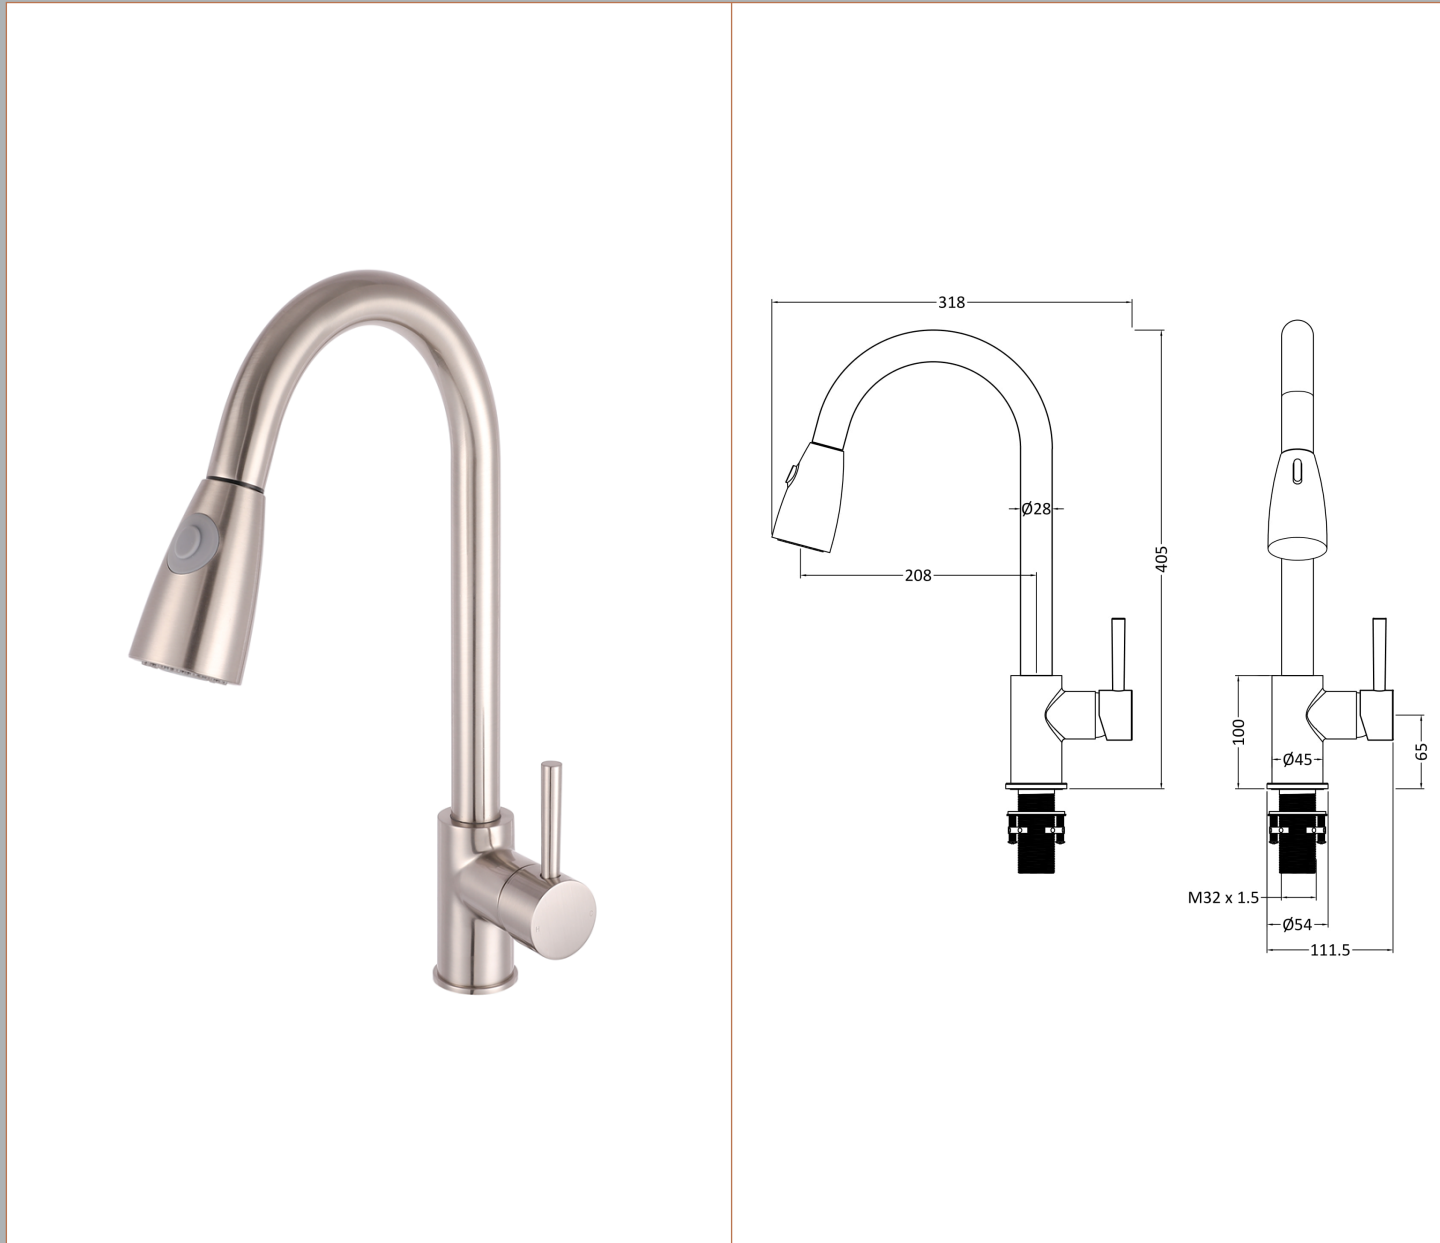

Sales Code: KC317

Description: Side Action Rinsers Kitchen Tap

Product Dimensions

Height (mm):	405
Width (mm):	111
Depth (mm):	318
Length (mm):	
Nett Weight (kg):	1.5

Packaging Dimensions

Height (mm):	515
Width (mm):	435
Depth (mm):	340
Gross Weight (kg):	1.7

Packaging Data

Box Colour:	White Cardboard Box
Box Qty:	1
Label Size:	100 x 50
Label Colour:	White Label
Label Qty:	2

Outer Box Dimensions (If Applicable)

Height (mm):	300
Width (mm):	510
Depth (mm):	320
Length (mm):	
Gross Weight (kg):	10
Barcode:	5055369048540

Product Details

Country of Origin:	China
Fitting Instruction:	Yes
Product Material:	Brass/ABS
Control Type:	Manual
Waste Included:	Waste Not Included
Waste Type:	Not Applicable
WRAS Approval: No	Approval No: N/A
Valve/Cartridge Type:	Single Lever Cartridge
Colour/Finish:	Chrome
Mount Type:	Deck
Operating Pressure (bar):	1

Flow Rates: (Litres Per Min)	0.1 bar: N/A	0.5 bar: N/A	1 bar: 5.5	2 bar: 7.5	3 bar: 9
Pipe Size:	15 mm (1/2" Bsp)				
Pipe Centres:	N/A				