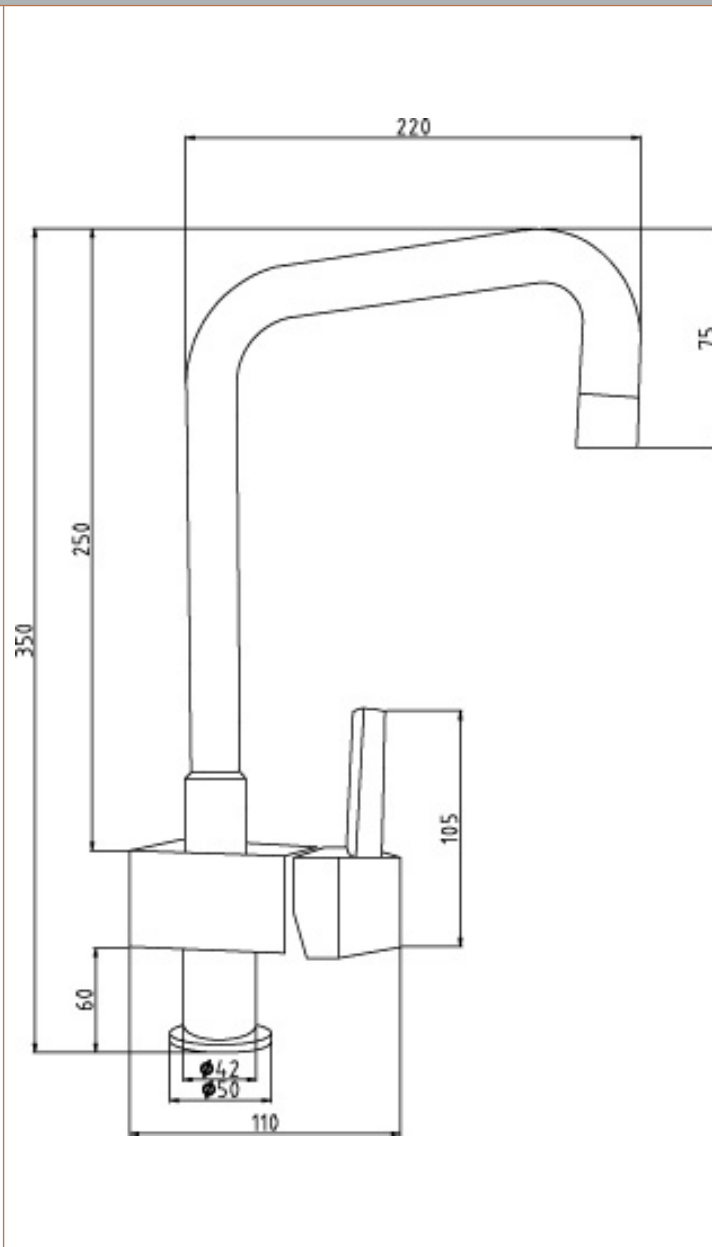

Sales Code: KC316

Description: Side Action Kitchen Tap

Product Dimensions

Height (mm):	350
Width (mm):	110
Depth (mm):	220
Length (mm):	220
Nett Weight (kg):	1.55

Packaging Dimensions

Height (mm):	575
Width (mm):	385
Depth (mm):	470
Gross Weight (kg):	1.7

Packaging Data

Box Colour:	White Cardboard Box
Box Qty:	1
Label Size:	100 x 50
Label Colour:	White Label
Label Qty:	2

Outer Box Dimensions (If Applicable)

Height (mm):	260
Width (mm):	390
Depth (mm):	320
Length (mm):	320
Gross Weight (kg):	9
Barcode:	5055369048533

Product Details

Country of Origin:	China
Fitting Instruction:	Yes
Product Material:	Brass
Control Type:	Manual
Waste Included:	Waste Not Included
Waste Type:	Not Applicable
WRAS Approval: No	Approval No: N/A
Valve/Cartridge Type:	Single Lever Cartridge
Colour/Finish:	Chrome
Mount Type:	Deck
Operating Pressure (bar):	1

Flow Rates: (Litres Per Min)	0.1 bar: N/A 0.5 bar: N/A 1 bar: 6.5 2 bar: 9.5 3 bar: 12
Pipe Size:	15 mm (1/2" Bsp)
Pipe Centres:	N/A