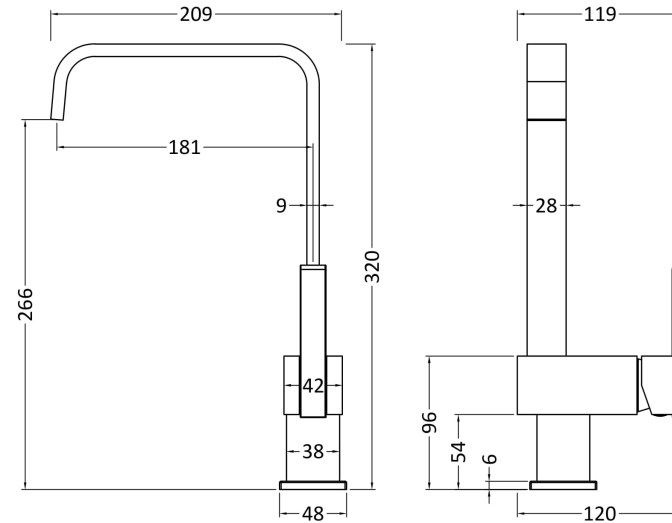

Sales Code: KC312

Description: Square Side Action Kitchen Tap

Product Dimensions

Height (mm):	320
Width (mm):	119
Depth (mm):	208
Length (mm):	
Nett Weight (kg):	1.8

Packaging Dimensions

Height (mm):	415
Width (mm):	400
Depth (mm):	320
Gross Weight (kg):	1.95

Packaging Data

Box Colour:	White Cardboard Box
Box Qty:	1
Label Size:	100 x 50
Label Colour:	White Label
Label Qty:	2

Outer Box Dimensions (If Applicable)

Height (mm):	290
Width (mm):	460
Depth (mm):	320
Length (mm):	
Gross Weight (kg):	8
Barcode:	5055369048496

Product Details

Country of Origin:	China
Fitting Instruction:	Yes
Product Material:	Brass
Control Type:	Manual
Waste Included:	Waste Not Included
Waste Type:	Not Applicable
WRAS Approval: No	Approval No: N/A
Valve/Cartridge Type:	Single Lever Cartridge
Colour/Finish:	Chrome
Mount Type:	Deck
Operating Pressure (bar):	1
Flow Rates: (Litres Per Min)	0.1 bar: N/A 0.5 bar: N/A 1 bar: 5.5 2 bar: 7.5 3 bar: 8.5
Pipe Size:	15 mm (1/2" Bsp)
Pipe Centres:	N/A