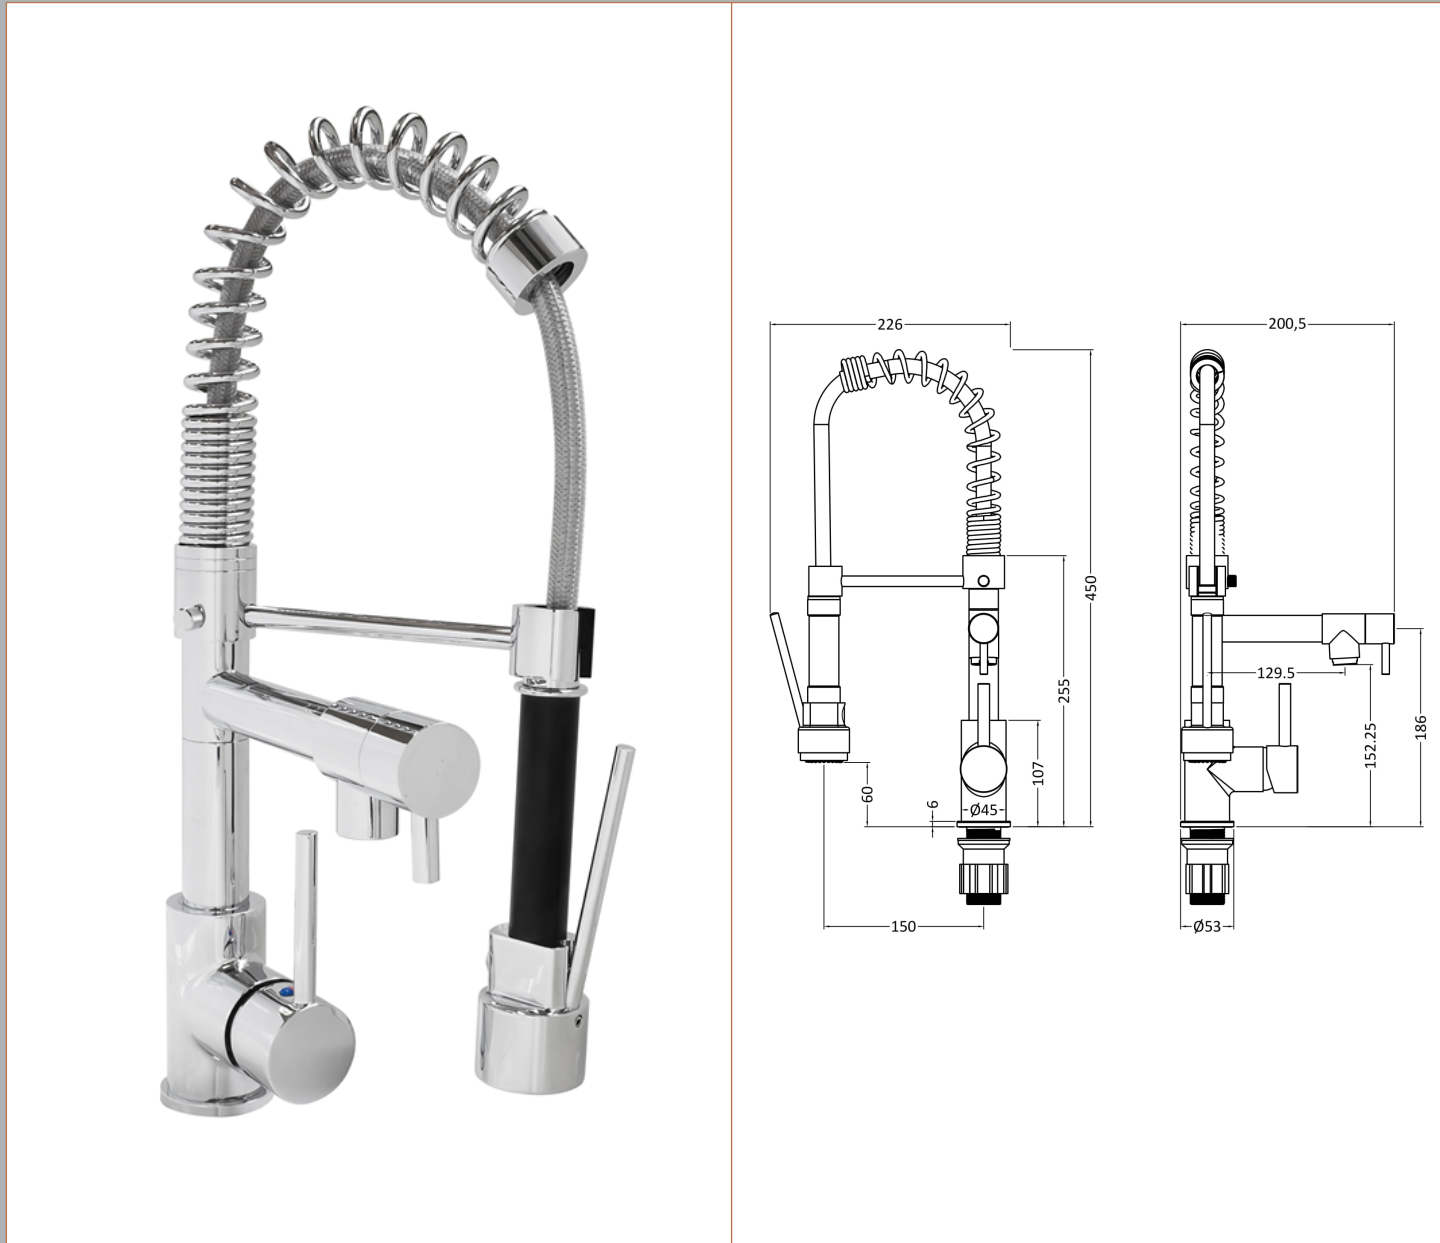

Sales Code: KC311

Description: Side Action Kitchen Tap Rinser & Pan Fil

**Product Dimensions**

Height (mm):	450
Width (mm):	227
Depth (mm):	226
Length (mm):	
Nett Weight (kg):	3.4

**Packaging Dimensions**

Height (mm):	870
Width (mm):	355
Depth (mm):	250
Gross Weight (kg):	3.8

**Packaging Data**

Box Colour:	White Cardboard Box
Box Qty:	1
Label Size:	100 x 50
Label Colour:	White Label
Label Qty:	2

**Outer Box Dimensions (If Applicable)**

Height (mm):	230
Width (mm):	530
Depth (mm):	450
Length (mm):	
Gross Weight (kg):	17
Barcode:	5055369048489

**Product Details**

Country of Origin:	China
Fitting Instruction:	Yes
Product Material:	Brass/ABS
Control Type:	Manual
Waste Included:	Waste Not Included
Waste Type:	Not Applicable
WRAS Approval: No	Approval No: N/A
Valve/Cartridge Type:	1/4 Turn Ceramic Disc, Single Lever (
Colour/Finish:	Chrome
Mount Type:	Deck
Operating Pressure (bar):	1
Flow Rates: (Litres Per Min)	0.1 bar: N/A 0.5 bar: N/A 1 bar: 5.5 2 bar: 8.5 3 bar: 10
Pipe Size:	15 mm (1/2" Bsp)
Pipe Centres:	N/A