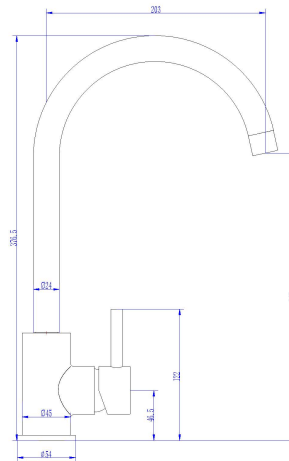

Sales Code: KB325

Description: Single Lever Kitchen Tap

Product Dimensions

Height (mm):	376
Width (mm):	108
Depth (mm):	
Length (mm):	
Nett Weight (kg):	1.1

Packaging Dimensions

Height (mm):	415
Width (mm):	400
Depth (mm):	320
Gross Weight (kg):	1.25

Packaging Data

Box Colour:	White Cardboard Box
Box Qty:	1
Label Size:	100 x 50
Label Colour:	White Label
Label Qty:	2

Outer Box Dimensions (If Applicable)

Height (mm):	57
Width (mm):	386
Depth (mm):	290
Length (mm):	
Gross Weight (kg):	
Barcode:	5055275883815

Product Details

Country of Origin:	China
Fitting Instruction:	Yes
Product Material:	Brass
Control Type:	Manual
Waste Included:	Waste Not Included
Waste Type:	Not Applicable
WRAS Approval: No	Approval No: N/A
Valve/Cartridge Type:	Single Lever Cartridge
Colour/Finish:	Chrome
Mount Type:	Deck
Operating Pressure (bar):	1
Flow Rates: (Litres Per Min) 0.1 bar: 2.5 0.5 bar: 7 1 bar: 10.2 2 bar: 14.7 3 bar: 18.1	
Pipe Size:	15 mm (1/2" Bsp)
Pipe Centres:	N/A