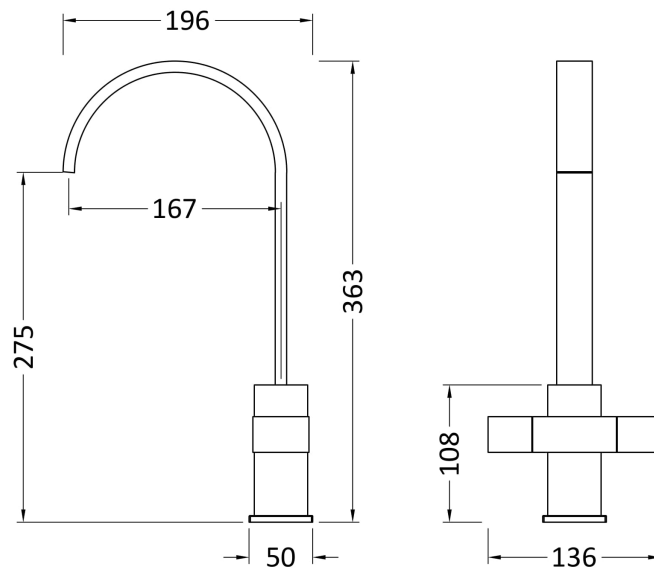

Sales Code: KB324

Description: Mono Mixer Kitchen Tap

Product Dimensions

Height (mm):	363
Width (mm):	136
Depth (mm):	
Length (mm):	
Nett Weight (kg):	1.99

Packaging Dimensions

Height (mm):	415
Width (mm):	400
Depth (mm):	320
Gross Weight (kg):	2.12

Packaging Data

Box Colour:	White Cardboard Box
Box Qty:	1
Label Size:	100 x 50
Label Colour:	White Label
Label Qty:	2

Outer Box Dimensions (If Applicable)

Height (mm):	58
Width (mm):	363
Depth (mm):	222
Length (mm):	
Gross Weight (kg):	
Barcode:	5055275883808

Product Details

Country of Origin:	China
Fitting Instruction:	Yes
Product Material:	Brass
Control Type:	Manual
Waste Included:	Waste Not Included
Waste Type:	Not Applicable
WRAS Approval: No	Approval No: N/A
Valve/Cartridge Type:	Single Lever Cartridge
Colour/Finish:	Chrome
Mount Type:	Deck
Operating Pressure (bar):	1

Flow Rates: (Litres Per Min)	0.1 bar: 3.7	0.5 bar: 9.8	1 bar: 14.4	2 bar: 20.8	3 bar: 25.7
Pipe Size:	15 mm (1/2" Bsp)				
Pipe Centres:	N/A				