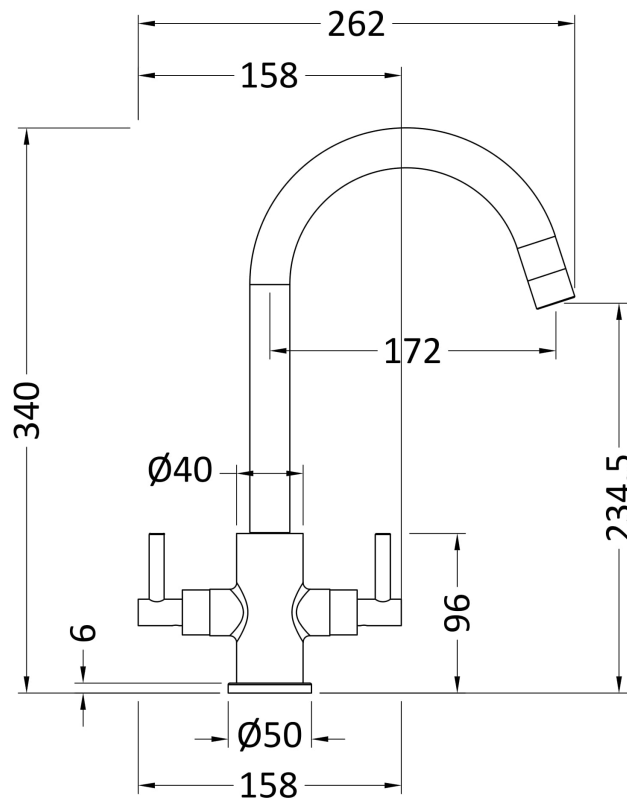

### Product Dimensions

Height (mm):	367
Width (mm):	148
Depth (mm):	
Length (mm):	
Nett Weight (kg):	0.77

### Packaging Dimensions

Height (mm):	415
Width (mm):	400
Depth (mm):	320
Gross Weight (kg):	0.95

### Outer Box Dimensions (If Applicable)

Height (mm):	56
Width (mm):	365
Depth (mm):	220
Length (mm):	
Gross Weight (kg):	
Barcode:	5055275883792

Flow Rates: (Litres Per Min)	0.1 bar: 4.8	0.5 bar: 13.4	1 bar: 19.6	2 bar: 28.3	3 bar: 35
Pipe Size:	15 mm (1/2" Bsp)				
Pipe Centres:	N/A				