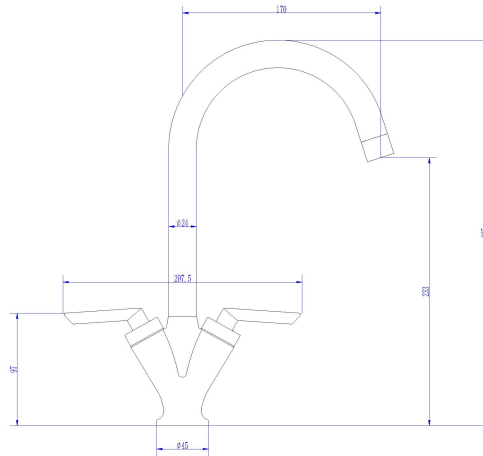

**Sales Code:** KB321

**Description:** Mono Mixer Kitchen Tap

### Product Dimensions

Height (mm):	335
Width (mm):	207
Depth (mm):	187
Length (mm):	
Nett Weight (kg):	0.85

### Packaging Dimensions

Height (mm):	415
Width (mm):	400
Depth (mm):	320
Gross Weight (kg):	1

### Outer Box Dimensions (If Applicable)

Height (mm):	57
Width (mm):	365
Depth (mm):	222
Length (mm):	

Gross Weight (kg):	
Barcode:	5055275883778